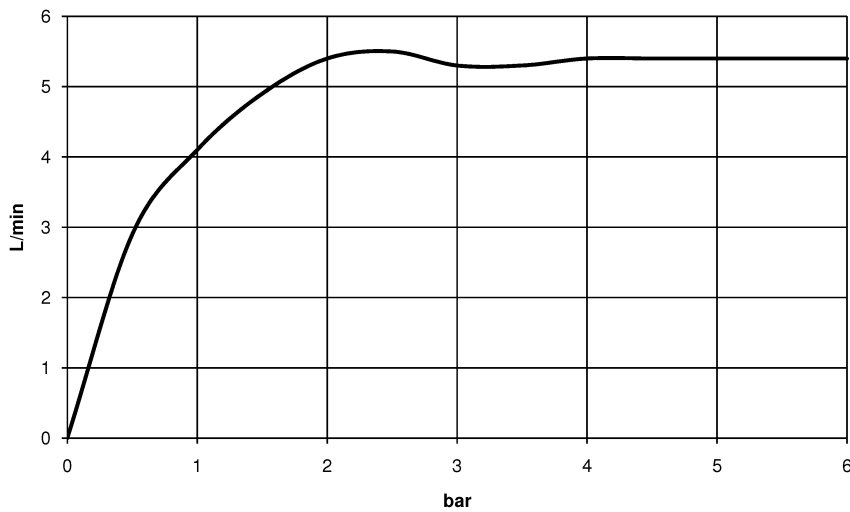

Bidet - VAIA

Single-lever bidet mixer with pop-up waste - Brushed Dark Platinum

Article number: 33 600 809-99

Date of manufacture from 3/13/2017

- 104 mm projection
- ball-joint pivotable through 15° (in any direction)
- circular, air-enriched flow
- height of mixer 218 mm
- height up to aerator 166 mm
- hole diameter 35 mm
- rosette Ø 60 mm
- 2x screw-in M 10 x 1 pressure hose, leak-tested
- max. flow 5.7 l/min
- lead-free
- Fittings group as per DIN 4109: 1

Brushed Dark Platinum

Bidet - VAIA

Single-lever bidet mixer with pop-up waste - Brushed Dark Platinum

Article number: 33 600 809-99

Date of manufacture from 3/13/2017

Dimensional drawing

All details in mm / inch = mm x 0.0394

Flow rate chart

Bidet - VAIA

Single-lever bidet mixer with pop-up waste - Brushed Dark Platinum

Article number: 33 600 809-99

Date of manufacture from 3/13/2017

Other finish variants

Chrome

33 600 809-00