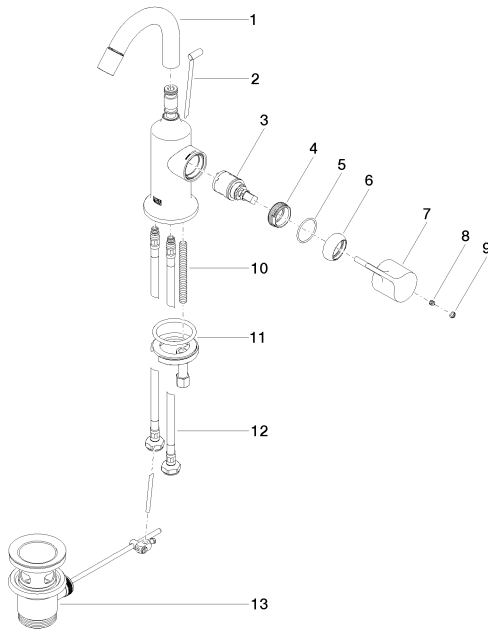

Bidet - VAIA

Single-lever bidet mixer with pop-up waste - Brushed Dark Platinum

Article number: 33 600 809-99

Date of manufacture from 3/13/2017

- 104 mm projection
- ball-joint pivotable through 15° (in any direction)
- circular, air-enriched flow
- height of mixer 218 mm
- height up to aerator 166 mm
- hole diameter 35 mm
- rosette Ø 60 mm
- 2x screw-in M 10 x 1 pressure hose, leak-tested
- max. flow 5.7 l/min
- lead-free
- Fittings group as per DIN 4109: 1

Flow rate chart

Bidet - VAIA

Single-lever bidet mixer with pop-up waste - Brushed Dark Platinum

Article number: 33 600 809-99

Date of manufacture from 3/13/2017

Other finish variants

Chrome

33 600 809-00

Brushed Champagne (23kt Gold)

33 600 809-46

Champagne (22kt Gold)

33 600 809-47

Other finishes on request (x-tra Service)

Bidet - VAIA

Single-lever bidet mixer with pop-up waste - Brushed Dark Platinum

Article number: 33 600 809-99

Date of manufacture from 3/13/2017

Spare parts list

No.	Item Number	Name	Quantity used
1	90 28 22 314 00-99	spout	1
2	04 20 89 035 80-99	pull-rod	1
3	90 15 05 042 00 90	cartridge	1
4	09 24 04 266 90	nut	1
5	09 14 10 091 90	seal	1
6	09 28 30 021-99	cover	1
7	09 20 80 020-99	handle	1
8	09 31 11 030 90	pin	1
9	90 31 20 087 00-99	plug	1
10	09 31 11 011 90	pin	1
11	04 30 11 038 00 90	fixing set	1
12	04 30 04 100 00 90	hose	2
13	04 11 01 001 00-99	pop-up waste	1