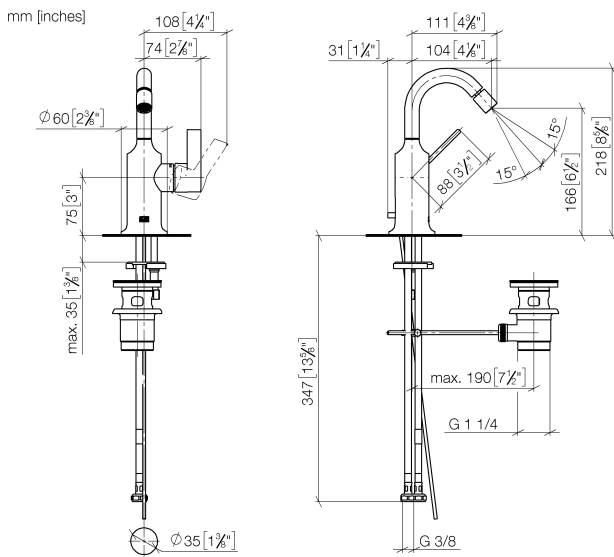

Bidet - VAIA

Single-lever bidet mixer with pop-up waste - Brushed Dark Platinum

Article number: 33 600 809-99

Date of manufacture from 3/13/2017

- 104 mm projection
- ball-joint pivotable through 15° (in any direction)
- circular, air-enriched flow
- height of mixer 218 mm
- height up to aerator 166 mm
- hole diameter 35 mm
- rosette Ø 60 mm
- 2x screw-in M 10 x 1 pressure hose, leak-tested
- max. flow 5.7 l/min
- lead-free
- Fittings group as per DIN 4109: 1

Brushed Dark Platinum

Bidet - VAIA

Single-lever bidet mixer with pop-up waste - Brushed Dark Platinum

Article number: 33 600 809-99

Date of manufacture from 3/13/2017

Dimensional drawing

All details in mm / inch = mm x 0.0394

Flow rate chart

Bidet - VAIA

Single-lever bidet mixer with pop-up waste - Brushed Dark Platinum

Article number: 33 600 809-99

Date of manufacture from 3/13/2017

Other finish variants

Chrome

33 600 809-00

Date of manufacture from 3/13/2017

Spare parts list

No.	Item Number	Name	Quantity used
1	90 28 22 314 00-99	spout	1
2	04 20 89 035 80-99	pull-rod	1
3	90 15 05 042 00 90	cartridge	1
4	09 24 04 266 90	nut	1
5	09 14 10 091 90	seal	1
6	09 28 30 021-99	cover	1
7	09 20 80 020-99	handle	1
8	09 31 11 030 90	pin	1
9	90 31 20 087 00-99	plug	1
10	09 31 11 011 90	pin	1
11	04 30 11 038 00 90	fixing set	1
12	04 30 04 100 00 90	hose	2
13	04 11 01 001 00-99	pop-up waste	1