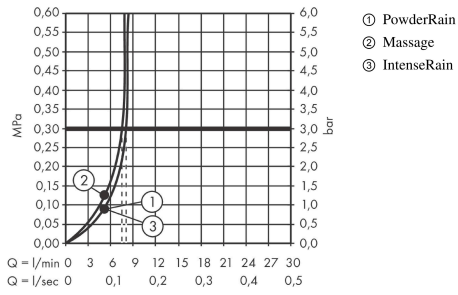

Pulsify Select

Shower set 105 3jet Relaxation EcoSmart with shower bar 90 cm

Surfaces: **Chrome** Article Number: **24171000**

Description

product features

- consists of: hand shower, shower bar, shower hose, slider
- shower head size: 105 mm
- spray type: PowderRain, IntenseRain, Massage spray
- convenient diversion via Select button
- maximum flow rate at 3 bar: 8,2 l/min
- minimum flow pressure: 1,2 bar
- wall supports of plastic
- stand pipe length: 959 mm
- shower bar diameter: 22 mm
- profile stand pipe: round
- drilling distance 915 mm
- height-adjustable slider with locking push-button slider

Technology

Design awards

reddot winner 2021

Product image

Scale drawing

Pulsify Select

Shower set 105 3jet Relaxation EcoSmart with shower bar 90 cm

Surfaces: **Chrome** Article Number: **24171000**

Flowchart

The consumption was measured in combination with the appropriate fittings (thermostat/mixer/in-wall valve) to reflect actual application in practice.