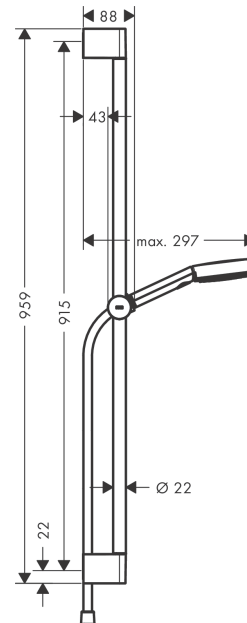

Pulsify Select

Shower set 105 3jet Relaxation EcoSmart with shower bar 90 cm

Surfaces: **Chrome** Article Number: **24171000**

Description

product features

- consists of: hand shower, shower bar, shower hose, slider
- shower head size: 105 mm
- spray type: PowderRain, IntenseRain, Massage spray
- convenient diversion via Select button
- maximum flow rate at 3 bar: 8,2 l/min
- minimum flow pressure: 1,2 bar
- wall supports of plastic
- stand pipe length: 959 mm
- shower bar diameter: 22 mm
- profile stand pipe: round
- drilling distance 915 mm
- height-adjustable slider with locking push-button slider

Technology

Design awards

reddot winner 2021

Product image

Scale drawing

Pulsify Select

Shower set 105 3jet Relaxation EcoSmart with shower bar 90 cm

Surfaces: **Chrome** Article Number: **24171000**

Flowchart

The consumption was measured in combination with the appropriate fittings (thermostat/mixer/in-wall valve) to reflect actual application in practice.