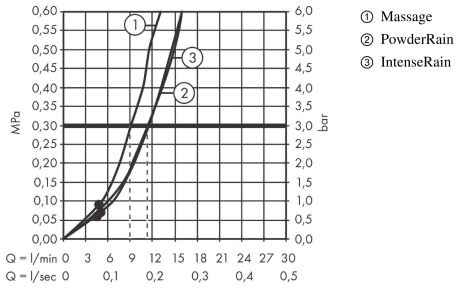

Pulsify Select

Shower set 105 3jet Relaxation with shower bar 90 cm

Surfaces: **Matt Black** Article Number: **24170670**

Description

product features

- consists of: hand shower, slider, shower bar, shower hose
- shower head size: 105 mm
- spray type: PowderRain, IntenseRain, Massage spray
- convenient diversion via Select button
- maximum flow rate at 3 bar: 11,4 l/min
- minimum flow pressure: 1 bar
- wall supports of plastic
- stand pipe length: 959 mm
- shower bar diameter: 22 mm
- profile stand pipe: round
- drilling distance 915 mm
- height-adjustable slider with locking push-button slider

Technology

Design awards

reddot winner 2021

Product image

Scale drawing

Pulsify Select

Shower set 105 3jet Relaxation with shower bar 90 cm

Surfaces: **Matt Black** Article Number: **24170670**

Flowchart

The consumption was measured in combination with the appropriate fittings (thermostat/mixer/in-wall valve) to reflect actual application in practice.