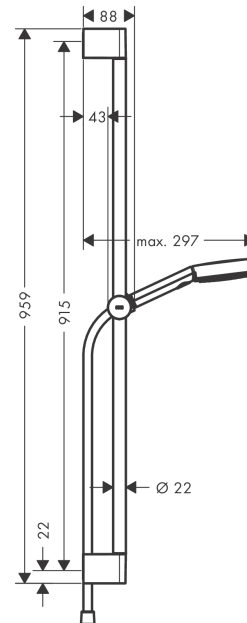

Pulsify Select

Shower set 105 3jet Relaxation with shower bar 90 cm

Surfaces: **Matt Black** Article Number: **24170670**

Description

product features

- consists of: hand shower, slider, shower bar, shower hose
- shower head size: 105 mm
- spray type: PowderRain, IntenseRain, Massage spray
- convenient diversion via Select button
- maximum flow rate at 3 bar: 11,4 l/min
- minimum flow pressure: 1 bar
- wall supports of plastic
- stand pipe length: 959 mm
- shower bar diameter: 22 mm
- profile stand pipe: round
- drilling distance 915 mm
- height-adjustable slider with locking push-button slider

Technology

Design awards

reddot winner 2021

Product image

Scale drawing

Pulsify Select

Shower set 105 3jet Relaxation with shower bar 90 cm

Surfaces: **Matt Black** Article Number: **24170670**

Flowchart

The consumption was measured in combination with the appropriate fittings (thermostat/mixer/in-wall valve) to reflect actual application in practice.