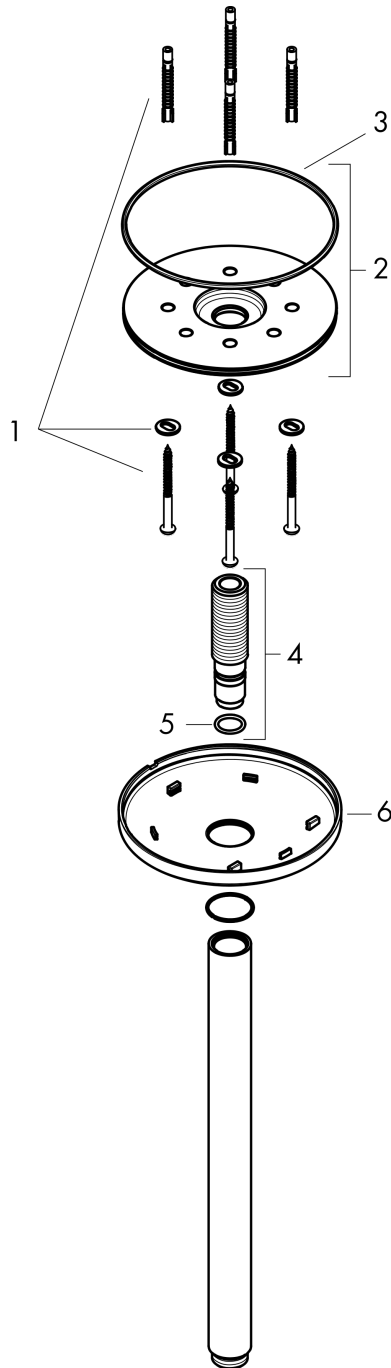

AXOR One
Ceiling connector 300 mm for overhead shower 280 1jet
Surfaces: **Chrome** Article Number: **48495000**

Description

product features

- length: 300 mm
- installation type: exposed installation
- material: solid brass
- connection thread G 1/2
- connection dimension DN15

Product image

Scale drawing

AXOR One
Ceiling connector 300 mm for overhead shower 280 1jet
Surfaces: **Chrome** Article Number: **48495000**

Exploded Drawing

Year of production: >04/21

AXOR One
Ceiling connector 300 mm for overhead shower 280 1jet
 Surfaces: **Chrome** Article Number: **48495000**

Spare part list

Year of production: >04/21

Pos.	Description	Article Number	Price	PU
1	mounting set	96179000	-	1
2	support element	93962000	-	1
3	O-ring 120x2,5	93399000	-	1
4	connecting thread	93418000	-	1
5	O-ring 14x2	98129000	-	1
6	escutcheon	93963000	-	1