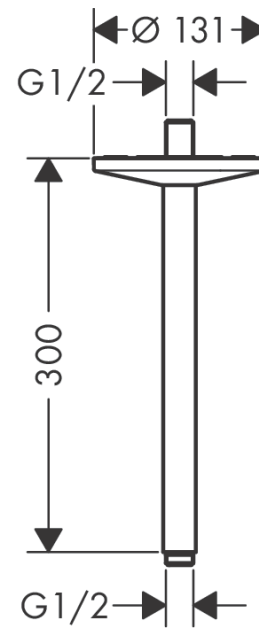

AXOR One
Ceiling connector 300 mm for overhead shower 280 1jet
Surfaces: **Chrome** Article Number: **48495000**

Description

product features

- length: 300 mm
- installation type: exposed installation
- material: solid brass
- connection thread G 1/2
- connection dimension DN15

Product image

Scale drawing

AXOR One
Ceiling connector 300 mm for overhead shower 280 1jet
Surfaces: **Chrome** Article Number: **48495000**

Exploded Drawing

Year of production: >04/21

AXOR One
Ceiling connector 300 mm for overhead shower 280 1jet
 Surfaces: **Chrome** Article Number: **48495000**

Spare part list

Year of production: >04/21

Pos.	Description	Article Number	Price	PU
1	mounting set	96179000	-	1
2	support element	93962000	-	1
3	O-ring 120x2,5	93399000	-	1
4	connecting thread	93418000	-	1
5	O-ring 14x2	98129000	-	1
6	escutcheon	93963000	-	1