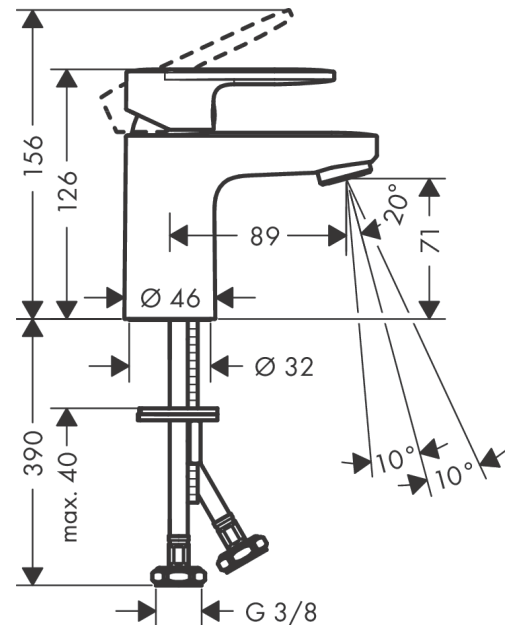

Vernis Blend

Single lever basin mixer 70 without waste set

Surfaces: **Matt Black** Article Number: **71558670**

Description

product features

- ComfortZone 70
- projection 89 mm
- spray type: normal spray
- swiveling spray former
- maximum flow rate at 3 bar: 5 l/min
- ceramic cartridge
- temperature limitation adjustable
- suitable for continuous flow water heaters
- connection type: G 3/8 connections
- connection dimension: DN15

Technology

Product image

Scale drawing

Flowchart