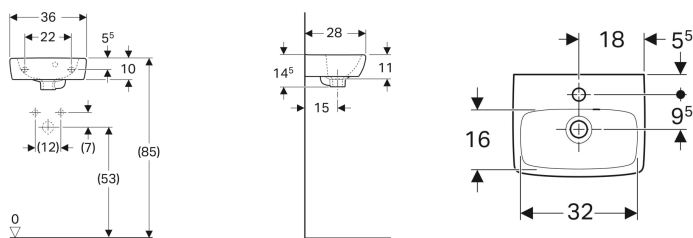

**Geberit Selnova Square handrinse basin with asymmetrical overflow**

Example image

**Characteristics**

- Asymmetrical overflow
- Can be combined with full pedestal

**Technical data**

Product material | Vitreous china

Art. no.	Colour / surface	Tap hole	Overflow	B	H	T
501.469.00.6	white	centred	visible	36 cm	14.5 cm	28 cm
501.471.00.7	white	left and right	visible	36 cm	14.5 cm	28 cm

**Accessories**

- Geberit fastening material for handrinse basin