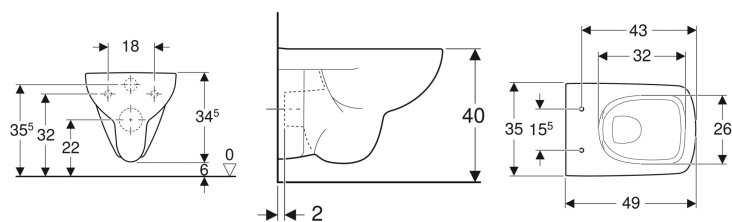

**Geberit Selnova Compact wall-hung WC, washdown, square design, small projection, Rimfree**

Example image

**Application purposes**

- For concealed cisterns
- For pressure flushing valves
- Suitable for installation in small bathrooms and guest WCs

**Characteristics**

- Wall-hung
- Washdown WC
- Rimfree

- Square design
- Type 1, full flush volume 4 l, in accordance with EN 997
- Type 2 in accordance with EN 997
- Flushes with 4.5 l
- Small projection
- Floor clearance 6 cm

**Technical data**

Product material | Vitreous china

**To order additionally**

- WC seat

Art. no.	Colour / surface	B	H	T
500.280.01.7	white	35 cm	34.5 cm	49 cm

**Accessories**

- Geberit fastening material for wall-hung WCs and wall-hung bidets