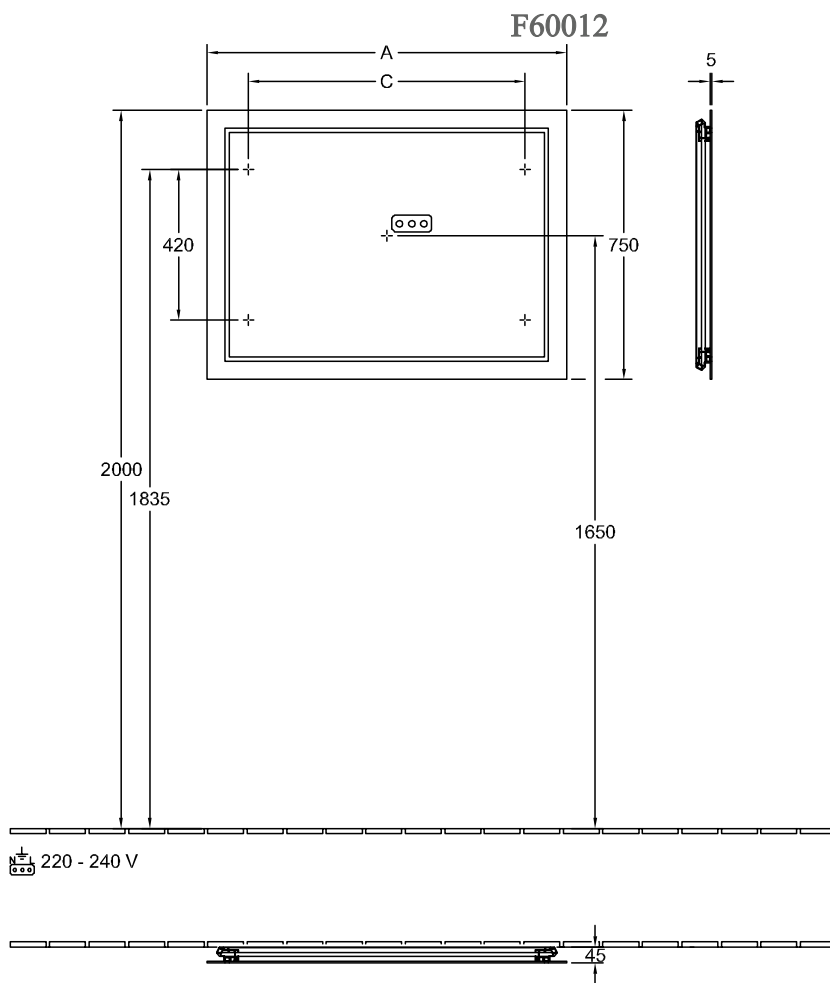

MIRROR FINION

PRODUCT INFORMATION

1. POSITION

Model	F60012
Collection	Finion
PROJECTS	 PREMIUM
Width	1200 mm
Height	750 mm
Depth	45 mm
Weight	16 kg
Description	mirror glass fastening set included LED lighting IP 44 The G999 02 00 remote is required to control the lighting. It is not included in the scope of delivery. Only one control unit is necessary per bathroom. 1x LED / 53,9 W 2700 K (neutral white) to 6480 K (daylight white)

Specification texts

Finion; Mirror; mirror glass; Size: 1200 x 750 x 45 mm; Rectangle; fastening set included; LED lighting; IP 44; The G999 02 00 remote is required to control the lighting. It is not included in the scope of delivery. Only one control unit is necessary per bathroom.; 1x LED / 53,9 W; 2700 K (neutral white) to 6480 K (daylight white)

COLOURS

PREVIEW

COLOUR NAME

ARTICLE NUMBER

F6001200

EAN

4051202654146

TECHNICAL DRAWINGS

	A	C
F600 60 00	600	370
G600 60 00	600	370
G610 60 00	600	370
F600 80 00	800	570
G600 80 00	800	570
G610 80 00	800	570
F600 10 00	1000	770
G600 10 00	1000	770
G610 10 00	1000	770
F600 12 00	1200	970
G600 12 00	1200	970
G610 12 00	1200	970
F600 16 00	1600	1370
G600 16 00	1600	1370
G610 16 00	1600	1370