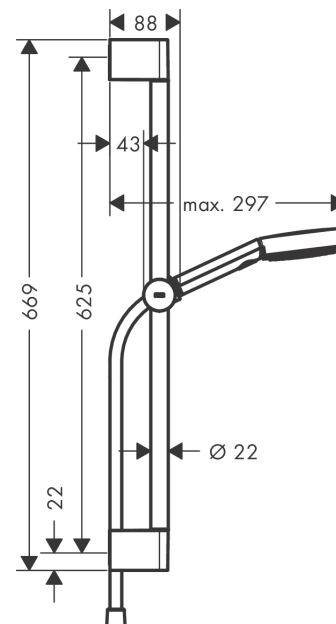

### product features

- consists of: hand shower, slider, shower bar, shower hose
- shower head size: 105 mm
- spray type: PowderRain, IntenseRain, Massage spray
- convenient diversion via Select button
- maximum flow rate at 3 bar: 11,4 l/min
- minimum flow pressure: 1 bar
- wall supports of plastic
- stand pipe length: 669 mm
- shower bar diameter: 22 mm
- profile stand pipe: round
- drilling distance 625 mm
- height-adjustable slider with locking push-button slider

## Product image

## Scale drawing

**Pulsify Select**  
**Shower set 105 3jet Relaxation with shower bar 65 cm**  
 Surfaces: **Chrome** Article Number: **24160000**

**Flowchart**

The consumption was measured in combination with the appropriate fittings (thermostat/mixer/in-wall valve) to reflect actual application in practice.