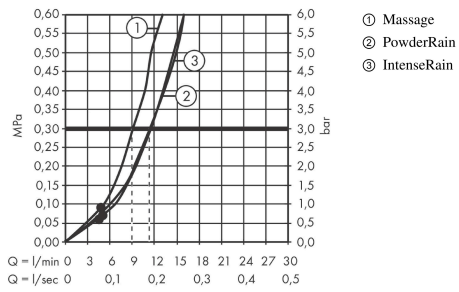

## Scale drawing

**Pulsify Select**  
**Shower set 105 3jet Relaxation with shower bar 65 cm**  
 Surfaces: **Chrome** Article Number: **24160000**

**Flowchart**

The consumption was measured in combination with the appropriate fittings (thermostat/mixer/in-wall valve) to reflect actual application in practice.