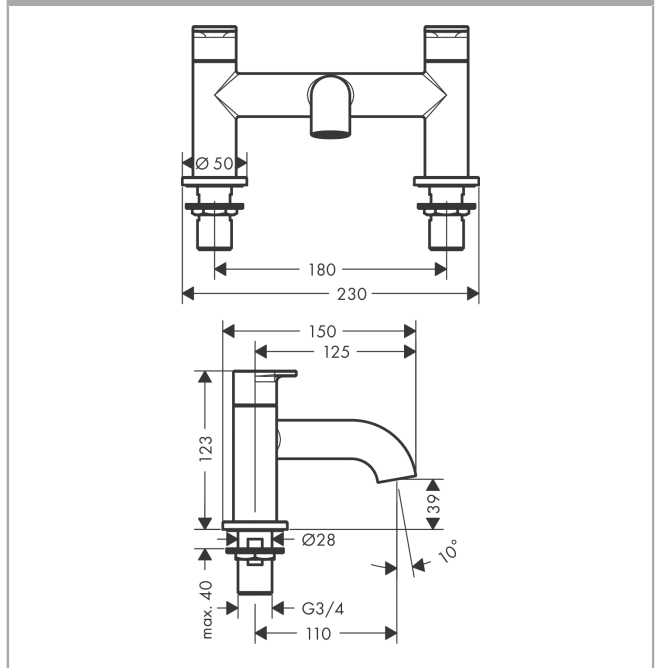

Vernis Blend

2-hole rim mounted bath mixer

Surfaces: **Chrome** Article Number: **71442000**

Description

product features

- projection 110 mm
- connection type: G 3/4
- centre distance: 180 mm
- ceramic valves hot/ cold 90°
- operating pressure from 0.2 bar
- connection dimension: DN20

Product image

Scale drawing

Flowchart