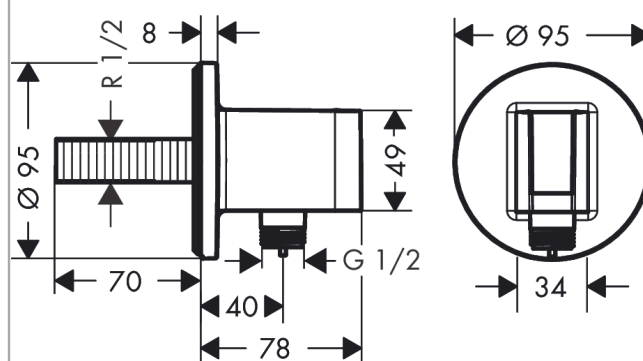

AXOR ShowerSolutions

Porter unit Round

Surfaces: **Chrome** Article Number: **36733000**

Description

product features

- integrated support function
- metal connection angle
- hose nut: for shower hoses with conical nut on both sides
- metal housing with internal water supply made of plastic

Product image

Scale drawing

AXOR ShowerSolutions

Porter unit Round

Surfaces: **Chrome** Article Number: **36733000**

Exploded Drawing

Year of production: >07/17

AXOR ShowerSolutions

Porter unit Round

Surfaces: **Chrome** Article Number: **36733000**

Spare part list

Year of production: >07/17

Pos.	Description	Article Number	PC	PU
1	connecting thread G½	98933000	0	1
2	O-ring 11x2	98127000	0	1
3	mounting set	40915000	0	1
4	hollow set screw M4x16	97663000	0	1
5	set of non return valves DW 15	94074000	0	1