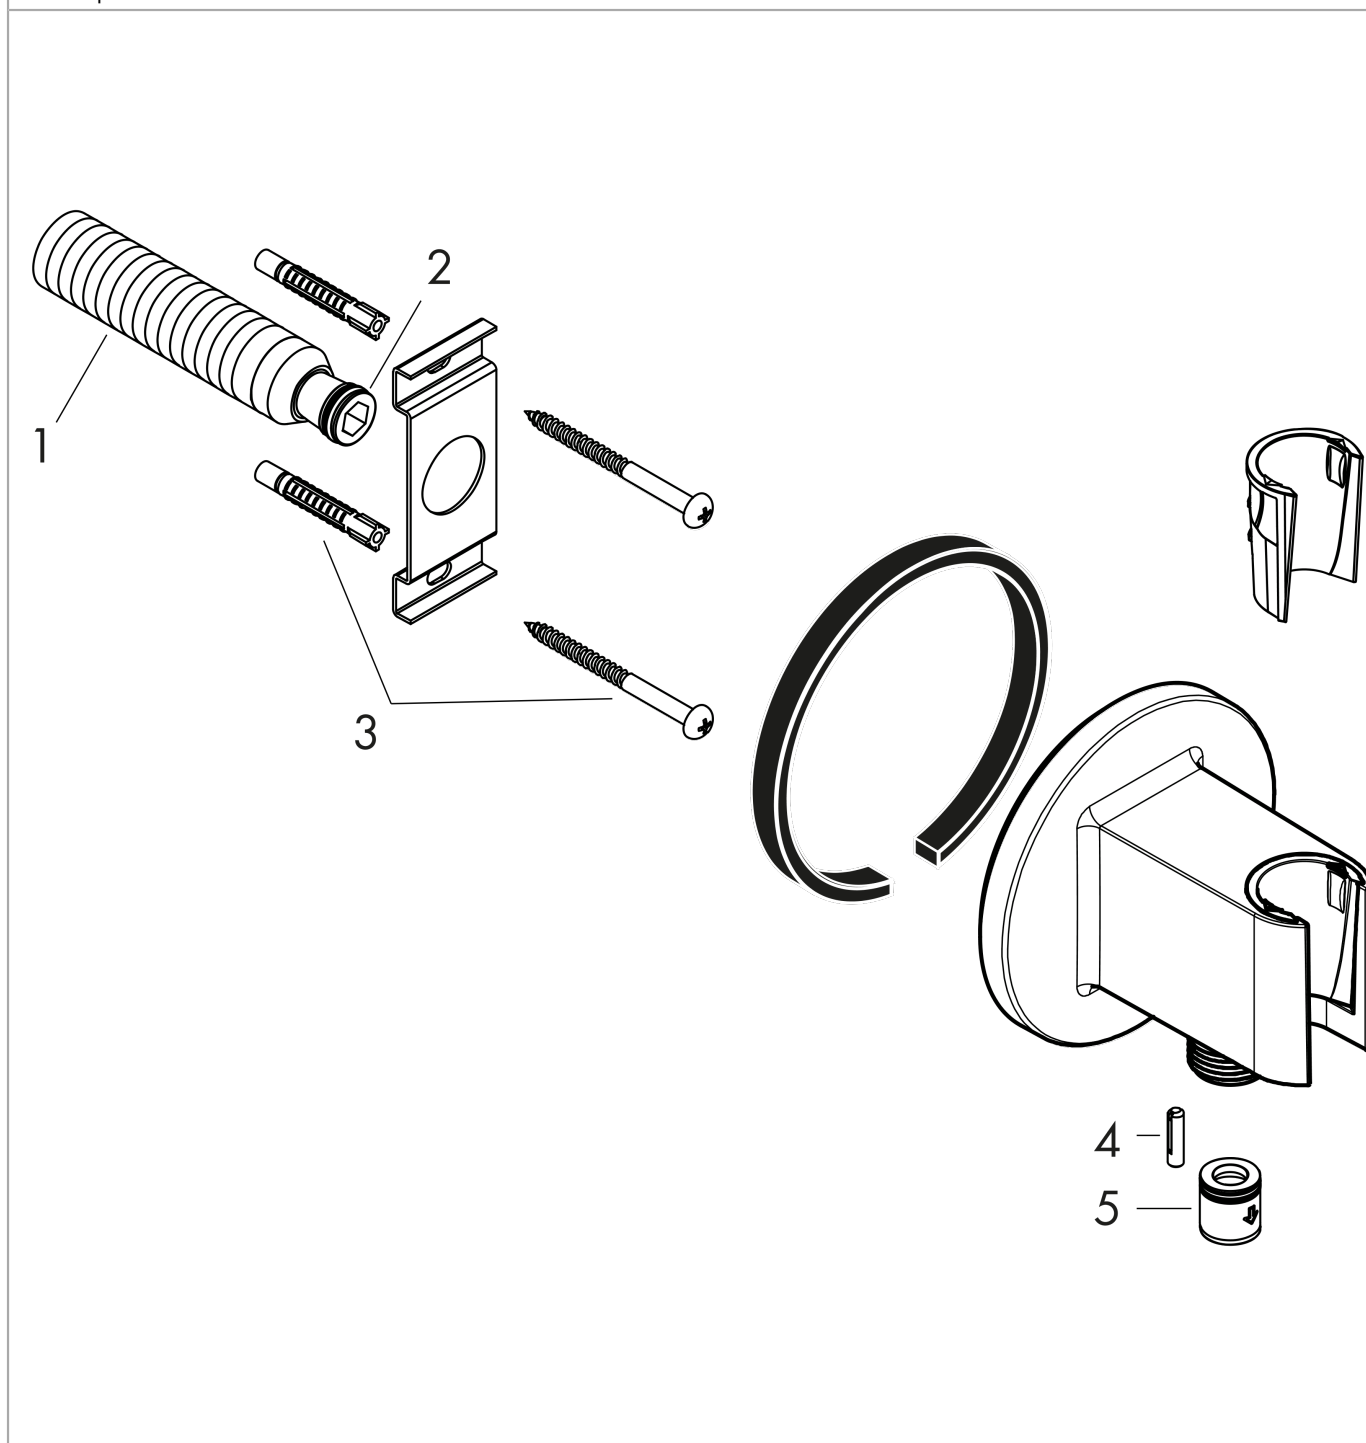

AXOR ShowerSolutions

Porter unit Round

Surfaces: **Chrome** Article Number: **36733000**

Description

product features

- integrated support function
- metal connection angle
- hose nut: for shower hoses with conical nut on both sides
- metal housing with internal water supply made of plastic

Product image

Scale drawing

AXOR ShowerSolutions

Porter unit Round

Surfaces: **Chrome** Article Number: **36733000**

Exploded Drawing

Year of production: >07/17

AXOR ShowerSolutions

Porter unit Round

Surfaces: **Chrome** Article Number: **36733000**

Spare part list

Year of production: >07/17

Pos.	Description	Article Number	PC	PU
1	connecting thread G½	98933000	0	1
2	O-ring 11x2	98127000	0	1
3	mounting set	40915000	0	1
4	hollow set screw M4x16	97663000	0	1
5	set of non return valves DW 15	94074000	0	1