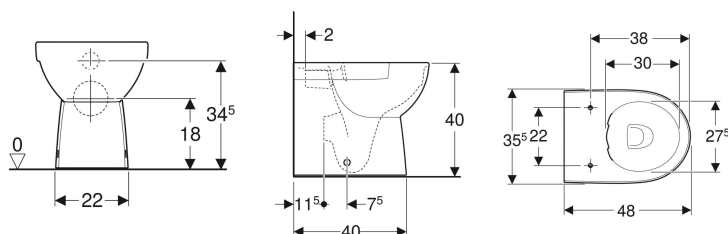

**Geberit Selnova Compact floor-standing WC, washdown, back-to-wall, horizontal or vertical outlet, semi-shrouded, small projection, Rimfree**

Example image

**Characteristics**

- Floor-standing
- Back-to-wall
- Washdown WC
- Rimfree
- Horizontal or vertical outlet
- Type 1, full flush volume 6 / 5 / 4 l, in accordance with EN 997

- Type 2 in accordance with EN 997
- Hidden fastening
- Semi-shrouded
- Small projection

**Technical data**

Product material | Vitreous china

**Scope of delivery**

- Fastening material

**To order additionally**

- WC seat

Art. no.	Colour / surface	B	H	T
500.394.01.7	white	35.5 cm	40 cm	48 cm