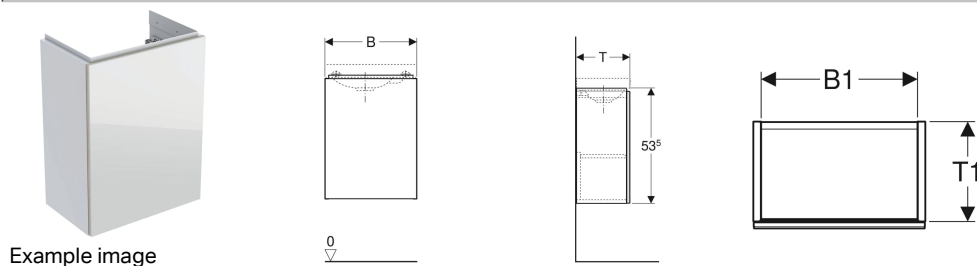

Geberit Acanto cabinet for handrinse basin, with one door and trap

Characteristics

- Wall-hung
- With one door
- Opening with push-to-open mechanism
- Hinge side left or right

- Moisture-resistant
- Front made of chipboard with glass cover
- Delivered preassembled

Technical data

Product material | High-compressed three-layer chipboard

Scope of delivery

- Cabinet for handrinse basin
- Bottle trap with dip tube, space-saving model, ø 32 mm
- Fastening material

Art. no.	Colour / surface	B	B1	Washbasin width	H	T	T1
500.607.01.2	Body: high-gloss coated / white Doors: white / shiny glass	39.5 cm	36 cm	40 cm	53.5 cm	24.5 cm	23 cm
500.608.01.2	Body: high-gloss coated / white Doors: white / shiny glass	44.5 cm	41 cm	45 cm	53.5 cm	37.5 cm	36 cm
500.607.JL.2	Body: matt coated / sand grey Doors: sand grey / shiny glass	39.5 cm	36 cm	40 cm	53.5 cm	24.5 cm	23 cm
500.608.JL.2	Body: matt coated / sand grey Doors: sand grey / shiny glass	44.5 cm	41 cm	45 cm	53.5 cm	37.5 cm	36 cm
500.607.JK.2	Body: matt coated / lava Doors: lava / shiny glass	39.5 cm	36 cm	40 cm	53.5 cm	24.5 cm	23 cm
500.608.JK.2	Body: matt coated / lava Doors: lava / shiny glass	44.5 cm	41 cm	45 cm	53.5 cm	37.5 cm	36 cm
500.607.16.1	Body: matt coated / black Doors: black / shiny glass	39.5 cm	36 cm	40 cm	53.5 cm	24.5 cm	23 cm
500.608.16.1	Body: matt coated / black Doors: black / shiny glass	44.5 cm	41 cm	45 cm	53.5 cm	37.5 cm	36 cm