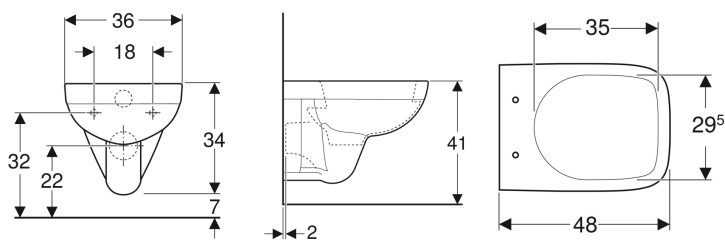

Geberit Selnova Compact wall-hung WC, washdown, small projection, square design

Example image

Application purposes

- For concealed cisterns
- For pressure flushing valves
- Suitable for installation in small bathrooms and guest WCs

- Washdown WC
- With flush rim
- Type 1, full flush volume 6 / 4 l, in accordance with EN 997
- Type 2 in accordance with EN 997
- Small projection

Characteristics

- Wall-hung

Technical data

Product material | Vitreous china

To order additionally

- WC seat

Art. no.	Colour / surface	B	H	T
501.504.00.7	white	36 cm	34 cm	48 cm