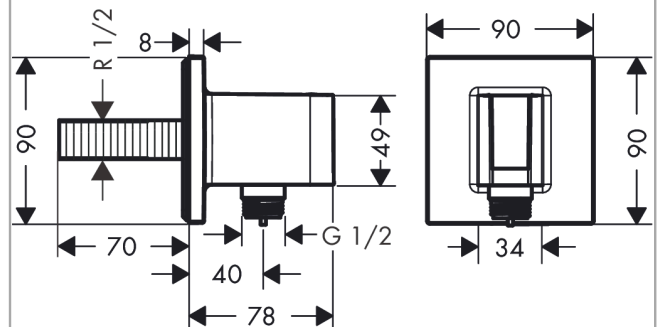

AXOR ShowerSolutions

Porter unit Square

Surfaces: **Chrome** Article Number: **36734000**

Description

product features

- integrated support function
- metal connection angle
- hose nut: for shower hoses with conical nut on both sides
- metal housing with internal water supply made of plastic

Product image

Scale drawing

AXOR ShowerSolutions

Porter unit Square

Surfaces: **Chrome** Article Number: **36734000**

Exploded Drawing

Year of production: >07/17

AXOR ShowerSolutions

Porter unit Square

Surfaces: **Chrome** Article Number: **36734000**

Spare part list

Year of production: >07/17

Pos.	Description	Article Number	PC	PU
1	connecting thread G½	98933000	0	1
2	O-ring 11x2	98127000	0	1
3	mounting set	40915000	0	1
4	hollow set screw M4x16	97663000	0	1
5	set of non return valves DW 15	94074000	0	1