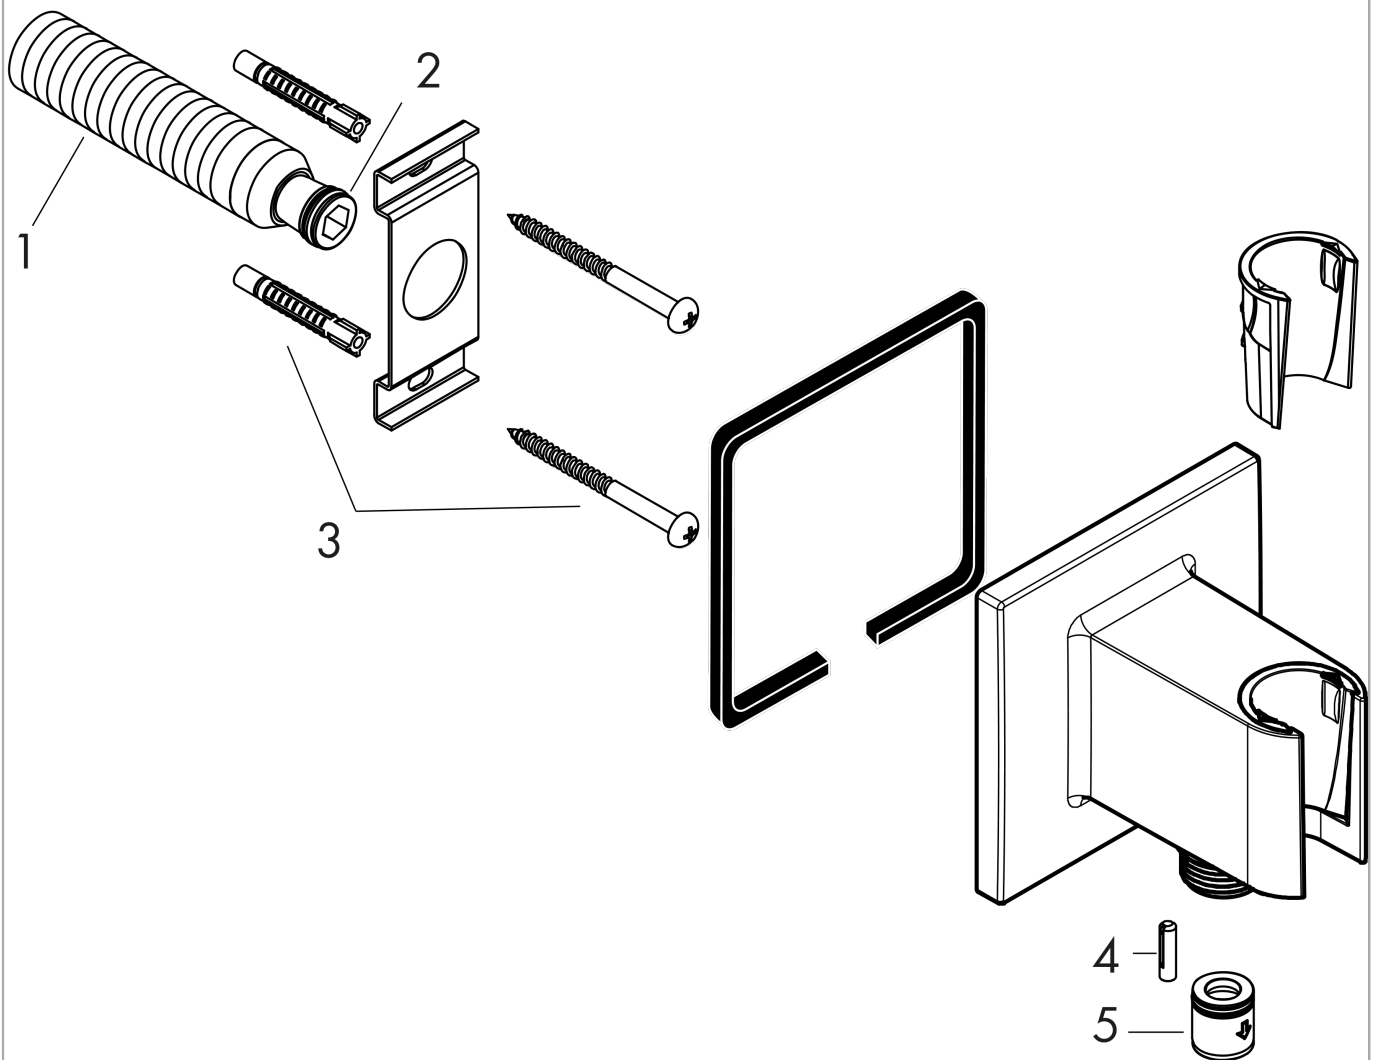

AXOR ShowerSolutions

Porter unit Square

Surfaces: **Chrome** Article Number: **36734000**

Description

product features

- integrated support function
- metal connection angle
- hose nut: for shower hoses with conical nut on both sides
- metal housing with internal water supply made of plastic

Product image

Scale drawing

AXOR ShowerSolutions

Porter unit Square

Surfaces: **Chrome** Article Number: **36734000**

Exploded Drawing

Year of production: >07/17

AXOR ShowerSolutions

Porter unit Square

Surfaces: **Chrome** Article Number: **36734000**

Spare part list

Year of production: >07/17

Pos.	Description	Article Number	PC	PU
1	connecting thread G½	98933000	0	1
2	O-ring 11x2	98127000	0	1
3	mounting set	40915000	0	1
4	hollow set screw M4x16	97663000	0	1
5	set of non return valves DW 15	94074000	0	1