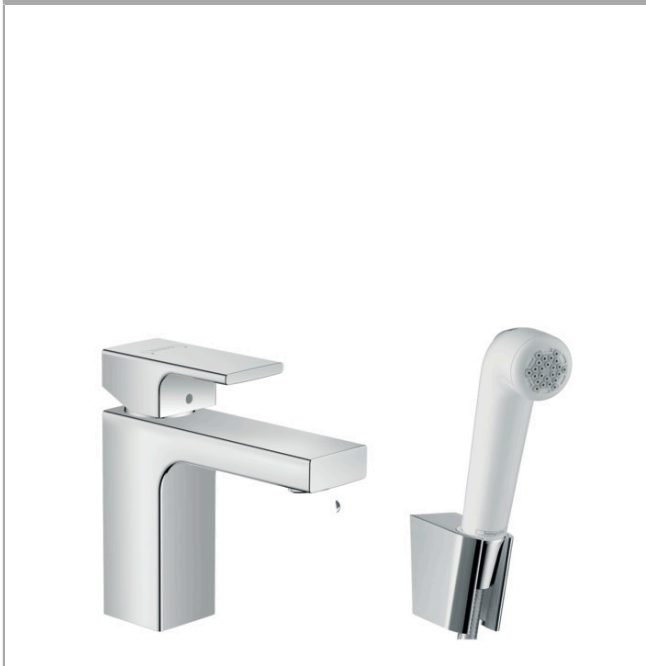

Vernis Shape

Single lever basin mixer 100 with bidette hand shower and shower hose 160 cm

Surfaces: **Chrome** Article Number: **71216000**

Description

product features

- consists of: single lever basin mixer, bidette hand shower, shower holder, shower hose
- ComfortZone 100
- projection 110 mm
- spray type: normal spray, shower spray
- maximum flow rate at 3 bar: 5 l/min
- ceramic cartridge
- temperature limitation adjustable
- with isolated water conduction - without contact with nickel and lead
- connection type: G 3/8 connections
- connection dimension: DN15

Technology

Product image

Scale drawing

Flowchart

Vernis Shape

Single lever basin mixer 100 with bidette hand shower and shower hose 160 cm

Surfaces: **Chrome** Article Number: **71216000**

Exploded Drawing

Year of production: >01/21

Vernis Shape

Single lever basin mixer 100 with bidette hand shower and shower hose 160 cm

Surfaces: **Chrome** Article Number: **71216000**

Spare part list

Year of production: >01/21

Pos.	Description	Article Number	Price	PU
1	handle	93684000	-	1
2	screw cover	96338000	-	1
3	flange	93680000	-	1
4	nut	93686000	-	1
5	cartridge, assy	97685000	-	1
6	locking screw for handle	95140000	-	1
7	seal	98865000	-	1
8	aerator swivelling M24x1 (5 l/min)	93834000	-	1
9	seal	93687000	-	1
10	fixing set (Ø 32)	13961000	-	1
11	lever collar	97548000	-	1
12	seal	98058000	-	1
13	connection hose 450 mm M8x0,75 G3/8	97206000	-	1
14	O-ring 7x1,5	98422000	-	1
15	shower hose Isiflex'B 1,60 m	28276000	-	1
16	filter packing	94246000	-	1
17	shower holder	28331000	-	1
18	guide	98918000	-	1
19	handshower	92317000	-	1
a	fixation extension 35 mm	13898000	-	1