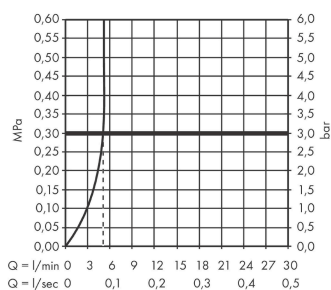

Vernis Shape

Single lever basin mixer 100 with bidette hand shower and shower hose 160 cm

Surfaces: **Chrome** Article Number: **71216000**

Description

product features

- consists of: single lever basin mixer, bidette hand shower, shower holder, shower hose
- ComfortZone 100
- projection 110 mm
- spray type: normal spray, shower spray
- maximum flow rate at 3 bar: 5 l/min
- ceramic cartridge
- temperature limitation adjustable
- with isolated water conduction - without contact with nickel and lead
- connection type: G 3/8 connections
- connection dimension: DN15

Technology

Product image

Scale drawing

Flowchart

Vernis Shape

Single lever basin mixer 100 with bidette hand shower and shower hose 160 cm

Surfaces: **Chrome** Article Number: **71216000**

Exploded Drawing

Year of production: >01/21

Vernis Shape

Single lever basin mixer 100 with bidette hand shower and shower hose 160 cm

Surfaces: **Chrome** Article Number: **71216000**

Spare part list

Year of production: >01/21