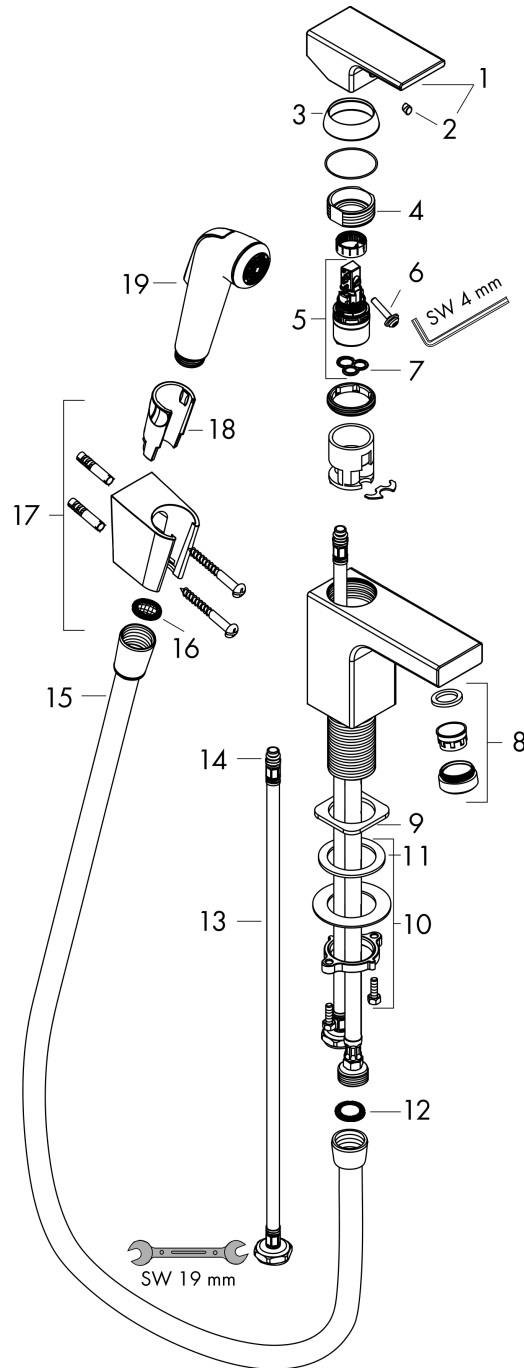

Vernis Shape

Single lever basin mixer 100 with bidette hand shower and shower hose 160 cm

Surfaces: **Chrome** Article Number: **71216000**

Description

product features

- consists of: single lever basin mixer, bidette hand shower, shower holder, shower hose
- ComfortZone 100
- projection 110 mm
- spray type: normal spray, shower spray
- maximum flow rate at 3 bar: 5 l/min
- ceramic cartridge
- temperature limitation adjustable
- with isolated water conduction - without contact with nickel and lead
- connection type: G 3/8 connections
- connection dimension: DN15

Technology

Product image

Scale drawing

Flowchart

Vernis Shape

Single lever basin mixer 100 with bidette hand shower and shower hose 160 cm

Surfaces: **Chrome** Article Number: **71216000**

Exploded Drawing

Year of production: >01/21

Vernis Shape

Single lever basin mixer 100 with bidette hand shower and shower hose 160 cm

Surfaces: **Chrome** Article Number: **71216000**

Spare part list

Year of production: >01/21

Pos.	Description	Article Number	Price	PU
1	handle	93684000	-	1
2	screw cover	96338000	-	1
3	flange	93680000	-	1
4	nut	93686000	-	1
5	cartridge, assy	97685000	-	1
6	locking screw for handle	95140000	-	1
7	seal	98865000	-	1
8	aerator swivelling M24x1 (5 l/min)	93834000	-	1
9	seal	93687000	-	1
10	fixing set (Ø 32)	13961000	-	1
11	lever collar	97548000	-	1
12	seal	98058000	-	1
13	connection hose 450 mm M8x0,75 G3/8	97206000	-	1
14	O-ring 7x1,5	98422000	-	1
15	shower hose Isiflex'B 1,60 m	28276000	-	1
16	filter packing	94246000	-	1
17	shower holder	28331000	-	1
18	guide	98918000	-	1
19	handshower	92317000	-	1
a	fixation extension 35 mm	13898000	-	1