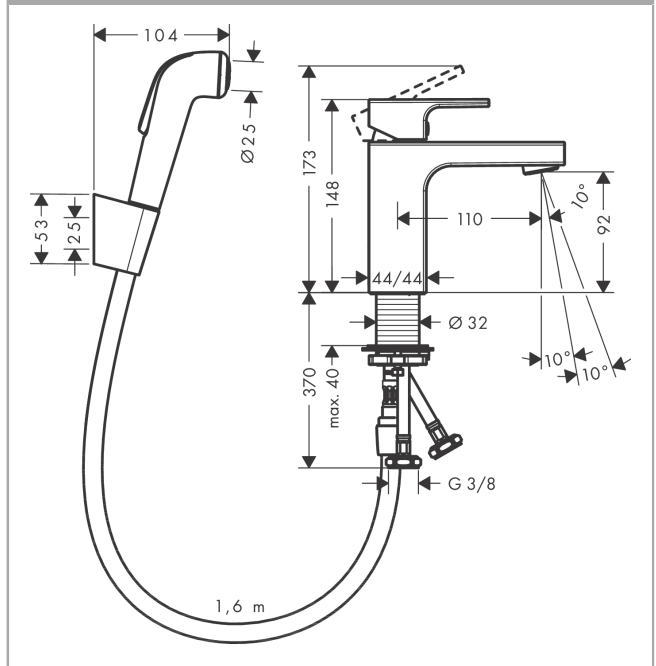

Vernis Shape

Single lever basin mixer 100 with bidette hand shower and shower hose 160 cm

Surfaces: **Chrome** Article Number: **71216000**

Description

product features

- consists of: single lever basin mixer, bidette hand shower, shower holder, shower hose
- ComfortZone 100
- projection 110 mm
- spray type: normal spray, shower spray
- maximum flow rate at 3 bar: 5 l/min
- ceramic cartridge
- temperature limitation adjustable
- with isolated water conduction - without contact with nickel and lead
- connection type: G 3/8 connections
- connection dimension: DN15

Technology

Product image

Scale drawing

Flowchart

Vernis Shape

Single lever basin mixer 100 with bidette hand shower and shower hose 160 cm

Surfaces: **Chrome** Article Number: **71216000**

Exploded Drawing

Year of production: >01/21

Vernis Shape

Single lever basin mixer 100 with bidette hand shower and shower hose 160 cm

Surfaces: **Chrome** Article Number: **71216000**

Spare part list

Year of production: >01/21

Pos.	Description	Article Number	Price	PU
1	handle	93684000	-	1
2	screw cover	96338000	-	1
3	flange	93680000	-	1
4	nut	93686000	-	1
5	cartridge, assy	97685000	-	1
6	locking screw for handle	95140000	-	1
7	seal	98865000	-	1
8	aerator swivelling M24x1 (5 l/min)	93834000	-	1
9	seal	93687000	-	1
10	fixing set (Ø 32)	13961000	-	1
11	lever collar	97548000	-	1
12	seal	98058000	-	1
13	connection hose 450 mm M8x0,75 G3/8	97206000	-	1
14	O-ring 7x1,5	98422000	-	1
15	shower hose Isiflex'B 1,60 m	28276000	-	1
16	filter packing	94246000	-	1
17	shower holder	28331000	-	1
18	guide	98918000	-	1
19	handshower	92317000	-	1
a	fixation extension 35 mm	13898000	-	1