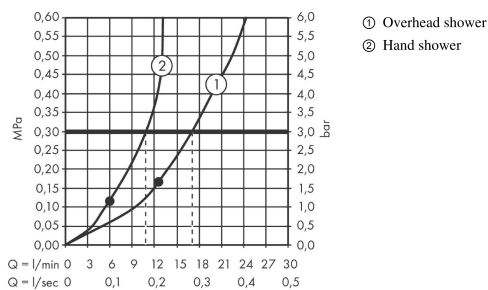

Raindance E
Shower system 300 1jet with ShowerSelect Square
Surfaces: **Chrome** Article Number: **27952000**

Description

product features

- consists of: overhead shower, hand shower, Thermostat, basic set, wall outlet, shower hose
- shower head size: 300 x 300 mm
- spray type overhead shower: RainAir
- spray type hand shower: PowderRain, Rain, Whirl
- maximum flow rate at 3 bar: 17,1 l/min
- minimum flow pressure: 1,5 bar
- pivot connector prevent hose from tangling

Technology

Product image

Scale drawing

Flowchart