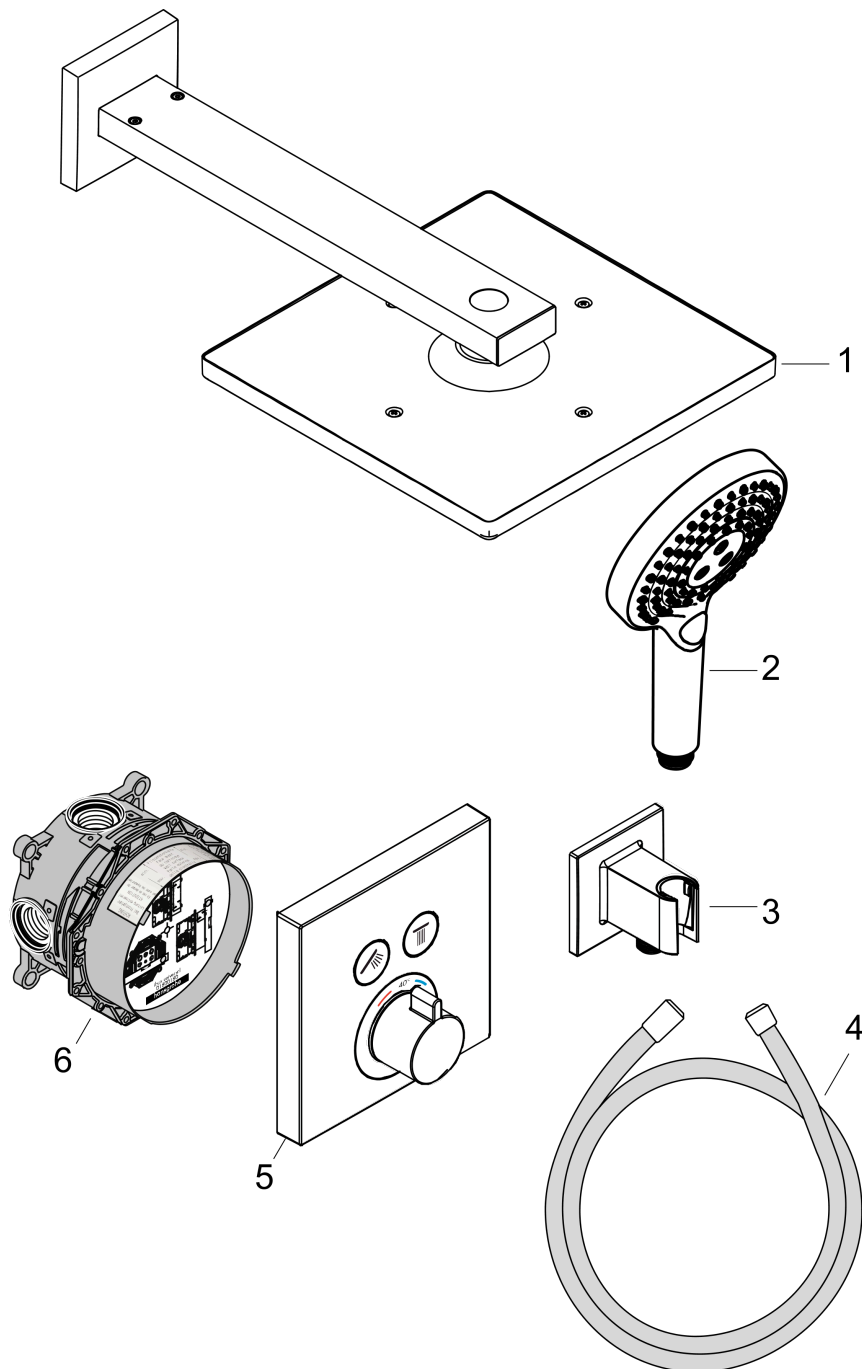

#### product features

- consists of: overhead shower, hand shower, Thermostat, basic set, wall outlet, shower hose
- shower head size: 300 x 300 mm
- spray type overhead shower: RainAir
- spray type hand shower: PowderRain, Rain, Whirl
- maximum flow rate at 3 bar: 17,1 l/min
- minimum flow pressure: 1,5 bar
- pivot connector prevent hose from tangling

### Scale drawing

### Flowchart

**Raindance E**  
**Shower system 300 1jet with ShowerSelect Square**  
 Surfaces: **Chrome** Article Number: **27952000**

Exploded Drawing

Year of production: >01/21

**Raindance E**  
**Shower system 300 1jet with ShowerSelect Square**  
 Surfaces: **Chrome** Article Number: **27952000**

**Spare part list**

Year of production: >01/21

Pos.	Description	Article Number	Price	PU
1	-	26238000	-	1
2	handshower	26014000	-	1
3	-	26486000	-	1
4	shower hose Isiflex'B 1,25 m	28272000	-	1
5	Thermostat	15763000	-	1
6	concealed item	01800180	-	1