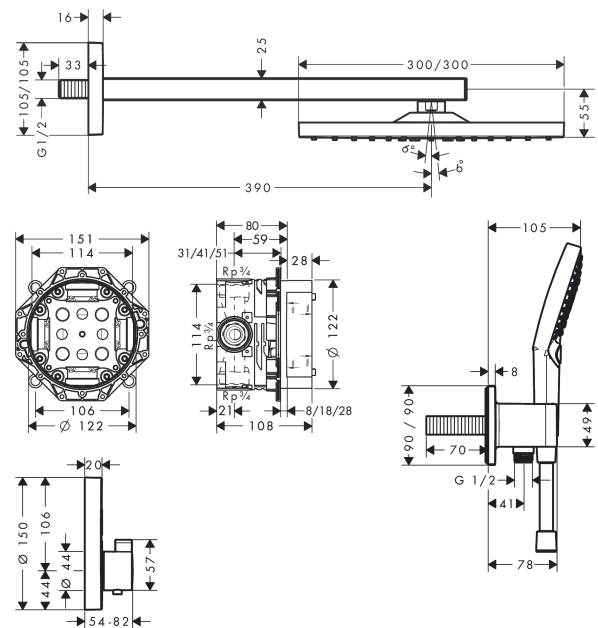

#### product features

- consists of: overhead shower, hand shower, Thermostat, basic set, wall outlet, shower hose
- shower head size: 300 x 300 mm
- spray type overhead shower: RainAir
- spray type hand shower: PowderRain, Rain, Whirl
- maximum flow rate at 3 bar: 17,1 l/min
- minimum flow pressure: 1,5 bar
- pivot connector prevent hose from tangling

### Scale drawing

**Spare part list**

Year of production: >01/21

Pos.	Description	Article Number	Price	PU
1	-	26238000	-	1
2	handshower	26014000	-	1
3	-	26486000	-	1
4	shower hose Isiflex'B 1,25 m	28272000	-	1
5	Thermostat	15763000	-	1
6	concealed item	01800180	-	1