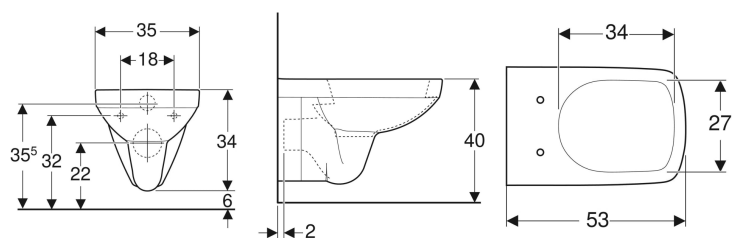

Geberit Selnova Square wall-hung WC, washdown

Example image

Application purposes

- For concealed cisterns
- For pressure flushing valves

Characteristics

- Wall-hung

- Washdown WC
- With flush rim
- Type 1, full flush volume 6 / 4 l, in accordance with EN 997
- Type 2 in accordance with EN 997

Technical data

Product material | Vitreous china

To order additionally

- WC seat

Art. no.	Colour / surface	B	H	T
501.457.00.6	white	35 cm	34 cm	53 cm

Accessories

- Geberit fastening material for wall-hung WCs and wall-hung bidets