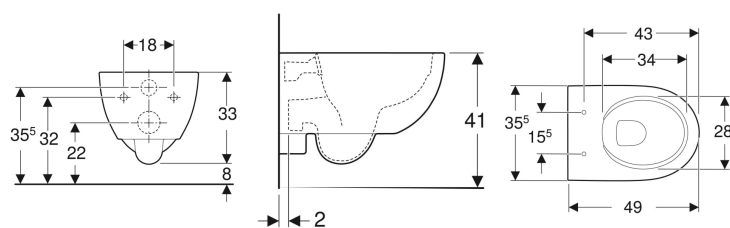

Geberit Selnova Compact wall-hung WC, washdown, small projection, shrouded, Rimfree

Example image

Application purposes

- For concealed cisterns
- For pressure flushing valves
- Suitable for installation in small bathrooms and guest WCs

Characteristics

- Wall-hung

- Washdown WC
- Rimfree
- Type 1, full flush volume 6 / 5 l, in accordance with EN 997
- Flushes with 4.5 l
- Shrouded
- Small projection
- Floor clearance 8 cm

To order additionally

- WC seat

Art. no.	Colour / surface	B	H	T
500.377.01.7	white	35.5 cm	33 cm	49 cm