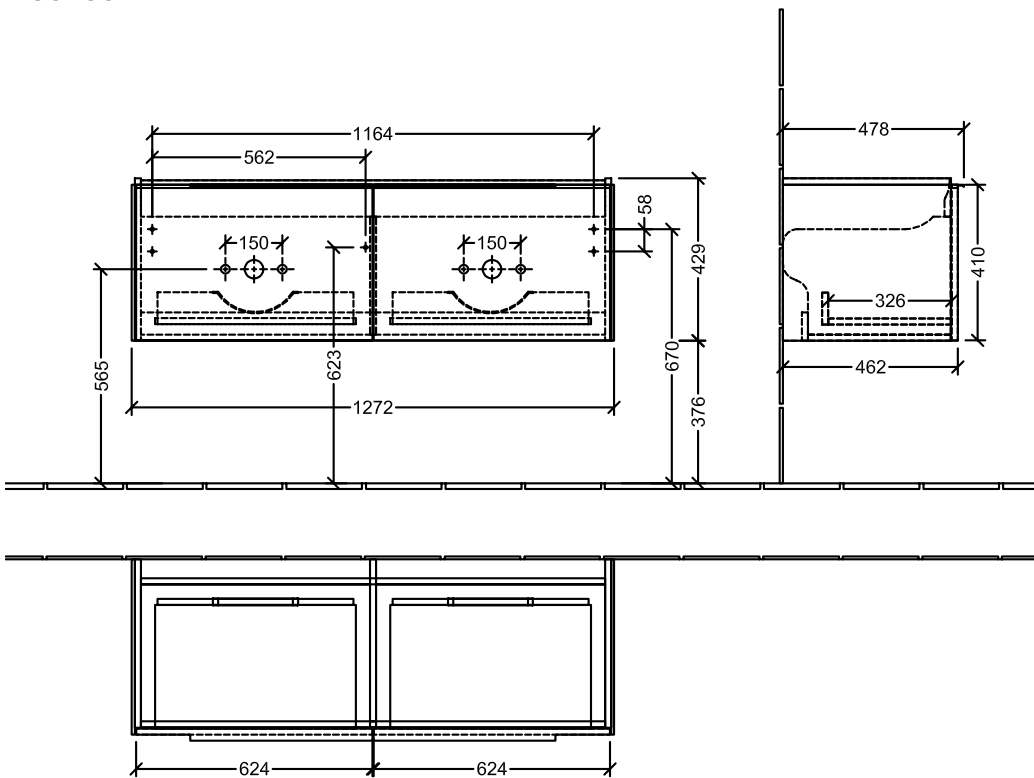

TECHNICAL DRAWINGS

C56700VL

Subway 3.0 C5670	 Villeroy & Boch 1748
V01 / 08.12.2020