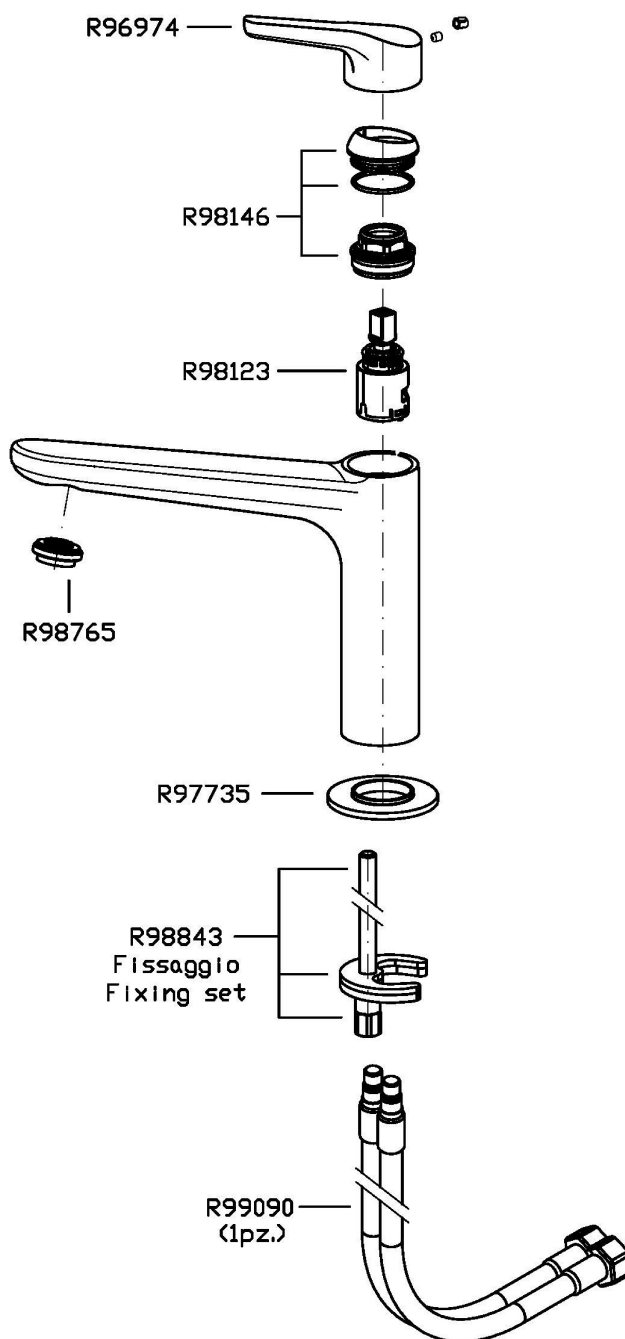

Single lever basin mixer with extended spout, aerator, without pop-up waste, flexible tails.

Finiture / Finishes

							
Cromo / Chrome	C3 Nickel Spazzolato / Brushed Nickel	C8 Nickel Lucido / Polished Nickel	C40 Oro / Gold	C41 Oro spazzolato / Brushed Gold	C50 Metal Black / Metal Black	C51 Metal Black spazzolato / Brushed Metal Black	N1 Nero Opaco Goffrato / Embossed Matt Black

MEDAMEDA

ZMM714

Disegno Complessivo / Overall Drawing

MEDAMEDA

ZMM714

Esplosi / Exploded

MEDAMEDA

ZMM714 Portate / Flowrates (lt/min)

PRESSIONE PRESSURE	1 BAR	2 BAR	3 BAR	4 BAR	5 BAR
P1 LAVABO BASIN	3,8	4,8	5	5	5,2
P2					
P3					
P4					
P5					

MEDAMEDA

ZMM714 Pesì e Misure / Weights and Sizes

Peso (Kg) Weight (lb)	1,85 (Kg)	4,08 (lb)
Volume test (dc3) - (in3)	7,50 (dc3)	457,68 (in3)
h (mm) - (in)	90,00 (mm)	3,54 (in)
L1 (mm) - (in)	250,00 (mm)	9,84 (in)
L2 (mm) - (in)	333,00 (mm)	13,11 (in)