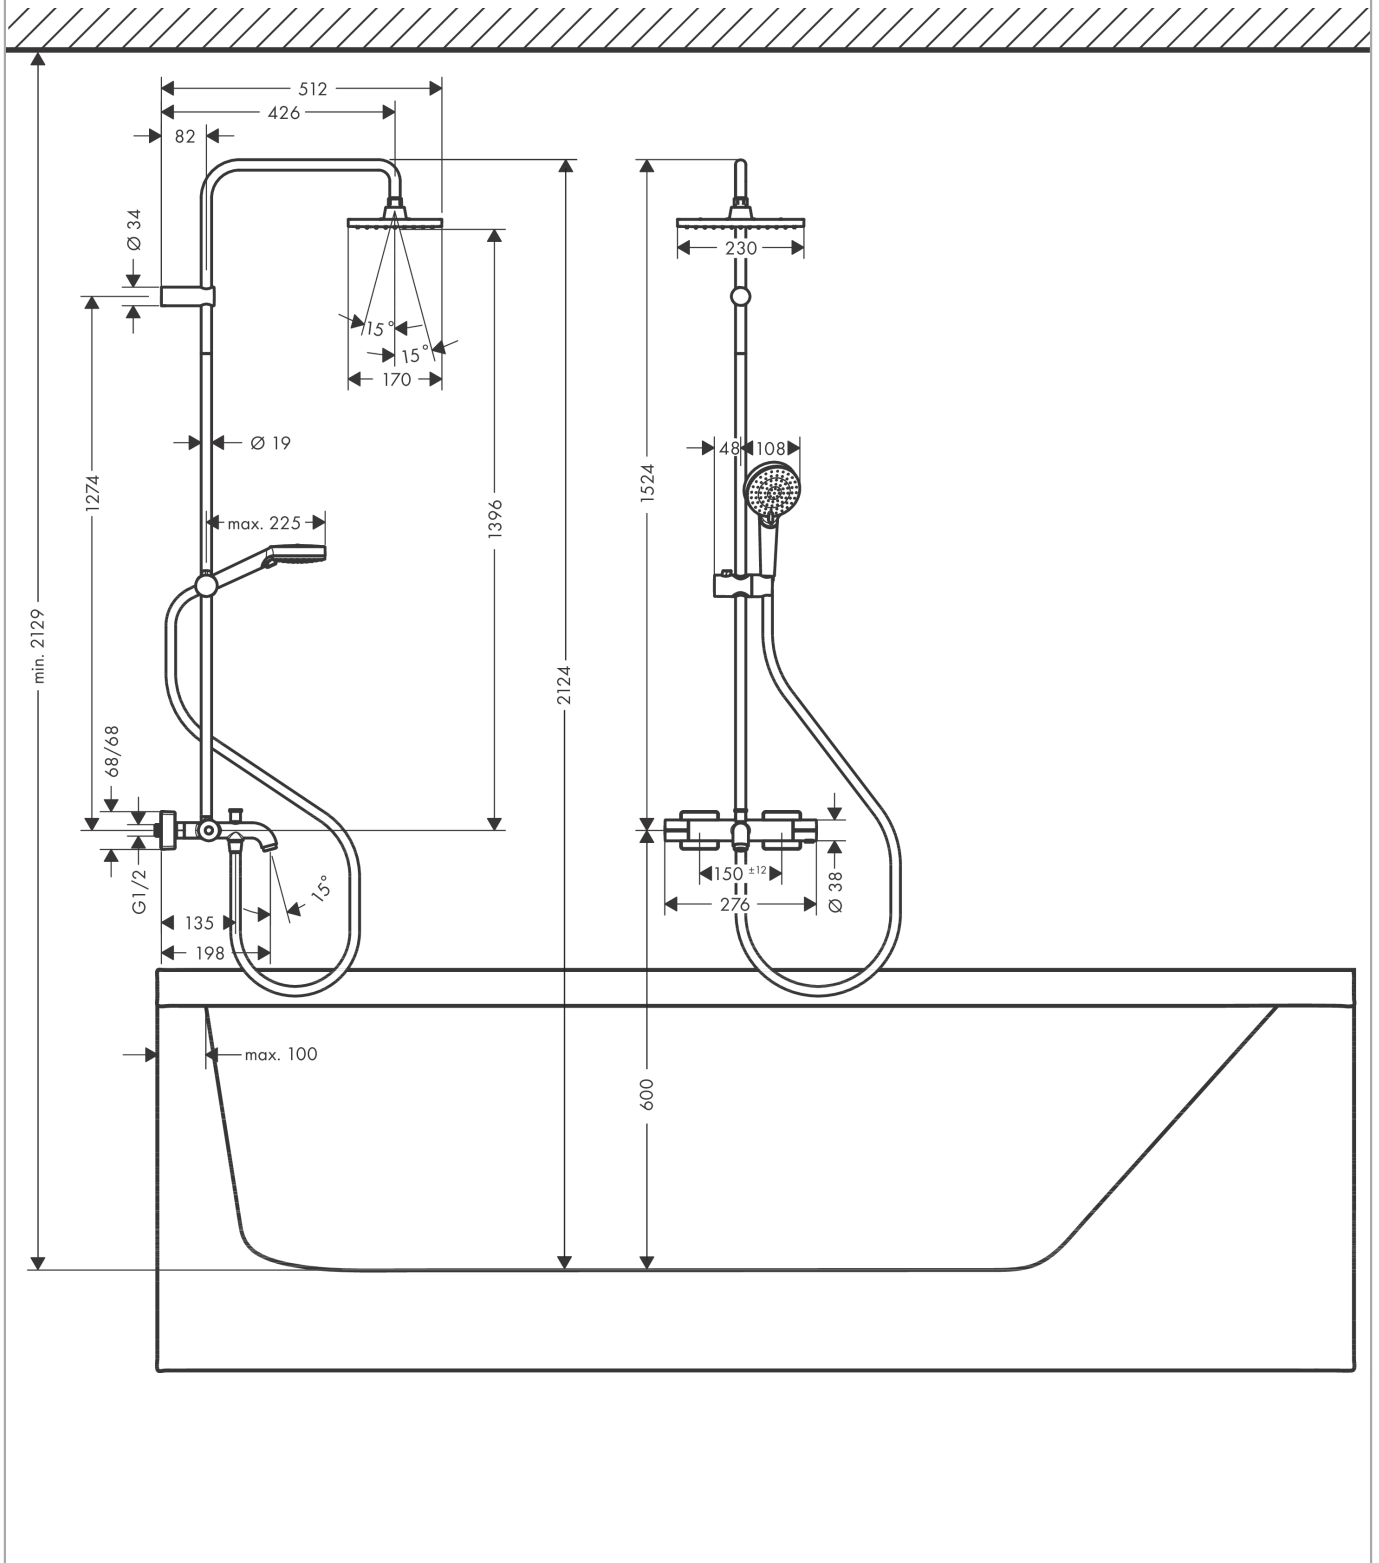

Vernis Shape
Showerpipe 230 1jet with bath thermostat
Surfaces: **Chrome** Article Number: **26284000**

Installation examples