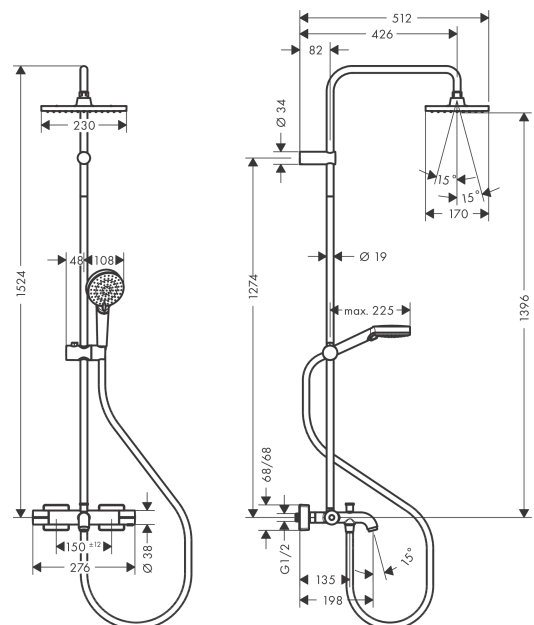

Scale drawing