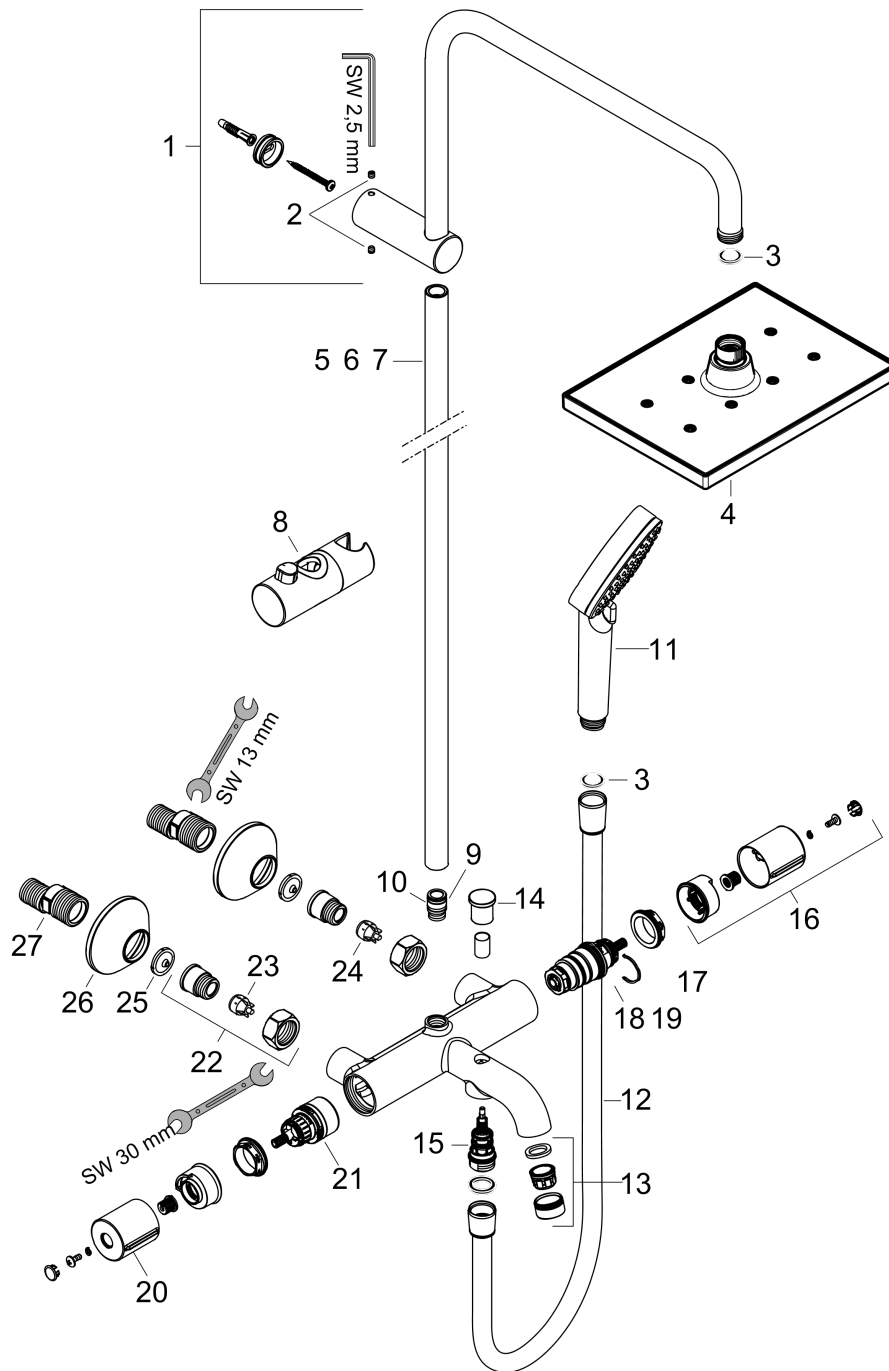

Vernis Shape

Showerpipe 230 1jet with bath thermostat

Surfaces: **Chrome** Article Number: **26284000**

Exploded Drawing

Year of production: >04/21

Vernis Shape

Showerpipe 230 1jet with bath thermostat

Surfaces: **Chrome** Article Number: **26284000**

Spare part list

Year of production: >04/21

Pos.	Description	Article Number	Price	PU
1	shower arm	93768000	-	1
2	hollow set screw M5x5	98446000	-	1
3	filter packing	94246000	-	1
4	-	26281000	-	1
5	pipe	93770000	-	1
6	pipe	93906000	-	1
7	pipe	93907000	-	1
8	support, assy	93729000	-	1
9	O-ring 12x2	98214000	-	1
10	O-ring 11x2	98127000	-	1
11	handshower	26270000	-	1
12	shower hose Metaflex'C 1,60 m	28266000	-	1
13	aerator M24x1 (38 l/min)	92513000	-	1
14	diverter knob	93766000	-	1
15	selector	97978000	-	1
16	handle for thermostat	93727000	-	1
17	nut	98913000	-	1
18	thermostat cartridge	98282000	-	1
19	cartridge for exchanged connections	92373000	-	1
20	handle	93731000	-	1
21	shut off unit with selector	98283000	-	1
22	connecting thread G½	93730000	-	1
23	non return valve (pressure-resistant up to 2 MPa)	93136000	-	1
24	non return valve	96737000	-	1
25	filter packing	96922000	-	1
26	escutcheon	93879000	-	1
27	set of S-unions (±12 mm)	94140000	-	1