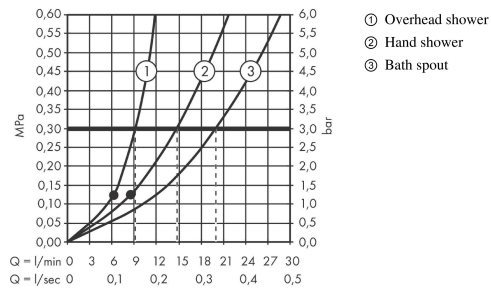

Vernis Shape
Showerpipe 230 1jet with bath thermostat
Surfaces: **Chrome** Article Number: **26284000**

Flowchart