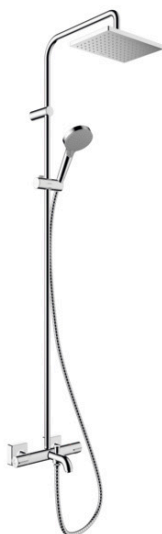

Vernis Shape
Showerpipe 230 1jet with bath thermostat
Surfaces: **Chrome** Article Number: **26284000**

Description

product features

- consists of: overhead shower, hand shower, bath thermostat, shower hose, slider
- overhead shower Vernis Shape 230 1jet
- shower head size overhead shower: 230 x 170 mm
- spray type overhead shower: Rain
- ball-joint: overhead shower angle adjustable
- spray type hand shower: Rain, IntenseRain
- maximum flow rate at 3 bar: 20 l/min
- minimum flow pressure: 1 bar
- operating pressure: min. 1 bar/max. 10 bar
- shower bar diameter: 19 mm
- height-adjustable slider with locking push-button slider
- shower arm length overhead shower: 426 mm
- thermostat Vernis
- safety lock at 40° C
- adjustable hot water limitation
- outlets controlled via turning handle
- will not run two outlets at same time
- suitable for continuous flow water heaters
- mounting type: exposed installation
- connection dimension DN15
- connection thread G 1/2
- centre distance 150 ± 12 mm

Technology

Product image