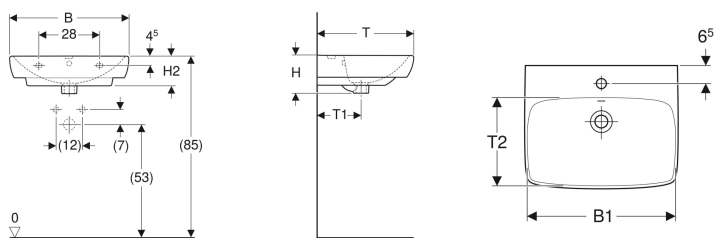

Geberit Selnova Square washbasin

Example image

Characteristics

- Can be combined with half pedestal
- Can be combined with full pedestal

Technical data

Product material

Vitreous china

Art. no.	Colour / surface	Tap hole	Overflow	B	B1	Cabinet width	H	H1	H2	H3	T	T1	T2
501.462.00.6	white	centred	visible	55 cm	47.5 cm	46.4 cm	17 cm	83 cm	14 cm	78.5 cm	44 cm	20 cm	29 cm
501.464.00.6	white	centred	visible	60 cm	54.5 cm	49.3 cm	18 cm	85 cm	14.5 cm	79.5 cm	46 cm	21 cm	30.5 cm
501.465.00.7	white	centred	visible	65 cm	61 cm	54.4 cm	18 cm	85 cm	14.5 cm	79.5 cm	48 cm	21 cm	32 cm

Accessories

- Geberit fastening material for washbasin

- Geberit Abalona Square full pedestal only for washbasins 55–60 cm
- Geberit Abalona full pedestal only for washbasins 65 cm