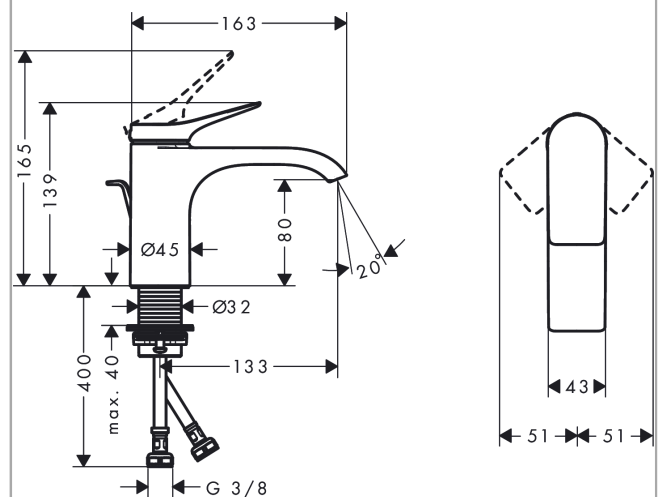

Vivenis

Single lever basin mixer 80 with pop-up waste set

Surfaces: **Matt Black** Article Number: **75010670**

Description

product features

- consists of: single lever basin mixer, waste set
- ComfortZone 80
- projection 133 mm
- spray type: WaterfallStream
- maximum flow rate at 3 bar: 5 l/min
- ceramic cartridge
- temperature limitation adjustable
- suitable for continuous flow water heaters
- pop-up waste set G 1¼
- material waste set: metal
- connection type: G ¾ connections
- connection dimension: DN15

Technology

Design awards

reddot winner 2021

Product image

Scale drawing

Flowchart

Vivenis
Single lever basin mixer 80 with pop-up waste set
 Surfaces: **Matt Black** Article Number: **75010670**

Exploded Drawing

Year of production: >06/21

Vivenis**Single lever basin mixer 80 with pop-up waste set**Surfaces: **Matt Black** Article Number: **75010670****Spare part list**

Year of production: >06/21

Pos.	Description	Article Number	Price	PU
1	handle	94277670	-	1
2	screw cover	93735610	-	1
3	escutcheon	94027670	-	1
4	nut	93995000	-	1
5	O-ring 35x1,5	92114000	-	1
6	cartridge, assy	93897000	-	1
7	seal	95008000	-	1
8	O-ring 35x2	92604000	-	1
9	adapter for cartridge	98750000	-	1
10	O-Ring 30x2	98186000	-	1
11	spray former	94275000	-	1
12	connection hose 450 mm M8x0,75 G3/8	97206000	-	1
13	O-ring 6,6x1,6	93019000	-	1
14	flat seal	98749000	-	1
15	fixing set (Ø 32)	13961000	-	1
16	lever collar	97548000	-	1
17	pull rod	96657000	-	1
a	pop up waste	94139670	-	1
b	fixation extension 35 mm	13898000	-	1
c	lever arm 340mm (ball-Ø12mm)	96324000	-	1