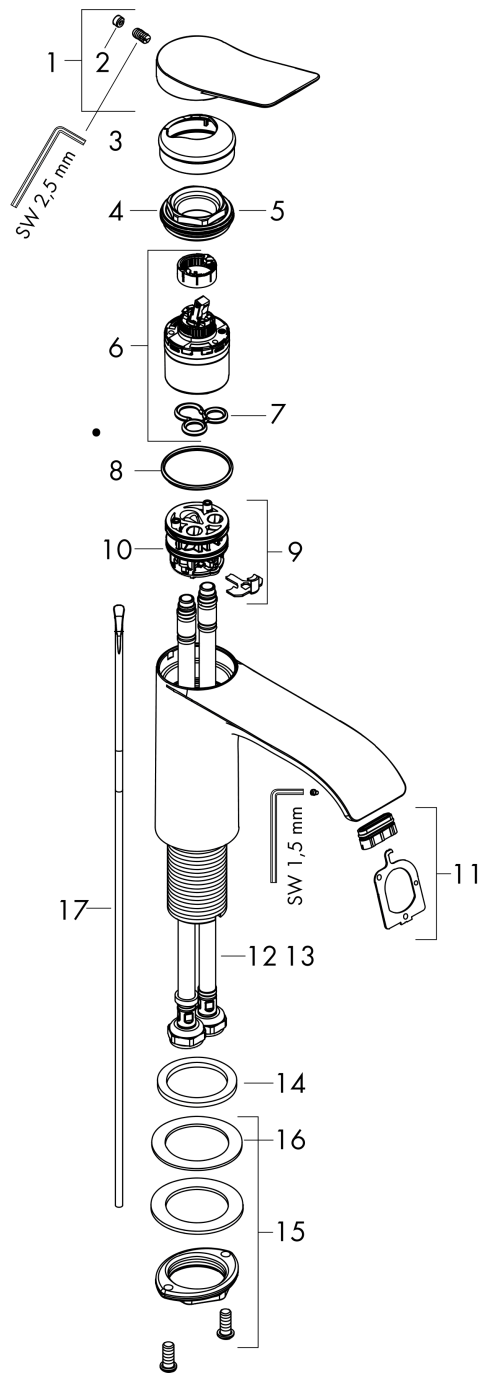

Vivenis

Single lever basin mixer 80 with pop-up waste set

Surfaces: **Matt Black** Article Number: **75010670**

Description

product features

- consists of: single lever basin mixer, waste set
- ComfortZone 80
- projection 133 mm
- spray type: WaterfallStream
- maximum flow rate at 3 bar: 5 l/min
- ceramic cartridge
- temperature limitation adjustable
- suitable for continuous flow water heaters
- pop-up waste set G 1¼
- material waste set: metal
- connection type: G ¾ connections
- connection dimension: DN15

Technology

Design awards

reddot winner 2021

Product image

Scale drawing

Flowchart

Vivenis
Single lever basin mixer 80 with pop-up waste set
 Surfaces: **Matt Black** Article Number: **75010670**

Exploded Drawing

Year of production: >06/21

Vivenis**Single lever basin mixer 80 with pop-up waste set**Surfaces: **Matt Black** Article Number: **75010670****Spare part list**

Year of production: >06/21

Pos.	Description	Article Number	Price	PU
1	handle	94277670	-	1
2	screw cover	93735610	-	1
3	escutcheon	94027670	-	1
4	nut	93995000	-	1
5	O-ring 35x1,5	92114000	-	1
6	cartridge, assy	93897000	-	1
7	seal	95008000	-	1
8	O-ring 35x2	92604000	-	1
9	adapter for cartridge	98750000	-	1
10	O-Ring 30x2	98186000	-	1
11	spray former	94275000	-	1
12	connection hose 450 mm M8x0,75 G3/8	97206000	-	1
13	O-ring 6,6x1,6	93019000	-	1
14	flat seal	98749000	-	1
15	fixing set (Ø 32)	13961000	-	1
16	lever collar	97548000	-	1
17	pull rod	96657000	-	1
a	pop up waste	94139670	-	1
b	fixation extension 35 mm	13898000	-	1
c	lever arm 340mm (ball-Ø12mm)	96324000	-	1