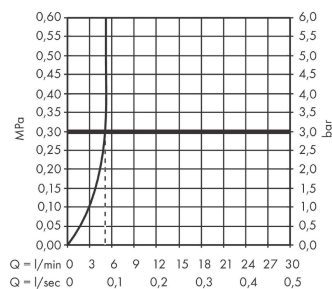

Vivenis

Single lever basin mixer 80 with pop-up waste set

Surfaces: **Matt Black** Article Number: **75010670**

Description

product features

- consists of: single lever basin mixer, waste set
- ComfortZone 80
- projection 133 mm
- spray type: WaterfallStream
- maximum flow rate at 3 bar: 5 l/min
- ceramic cartridge
- temperature limitation adjustable
- suitable for continuous flow water heaters
- pop-up waste set G 1¼
- material waste set: metal
- connection type: G ¾ connections
- connection dimension: DN15

Technology

Design awards

reddot winner 2021

Product image

Scale drawing

Flowchart

Vivenis
Single lever basin mixer 80 with pop-up waste set
 Surfaces: **Matt Black** Article Number: **75010670**

Exploded Drawing