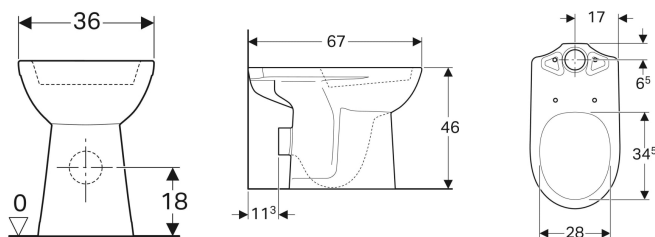

**Geberit Selnova Comfort floor-standing WC for close-coupled exposed cistern, washdown, horizontal outlet, raised**

Example image

**Application purposes**

- For close-coupled exposed cistern

**Characteristics**

- Floor-standing
- Washdown WC

**Scope of delivery**

- Fastening material

**To order additionally**

- Cistern
- WC seat

- With flush rim
- Horizontal outlet
- Raised seat height 46 cm

**Technical data**

Product material | Vitreous china

Art. no.	Colour / surface	B	H	T
501.456.00.6	white	36 cm	46 cm	67 cm

**Accessories**

- Geberit connection set for floor-standing WC