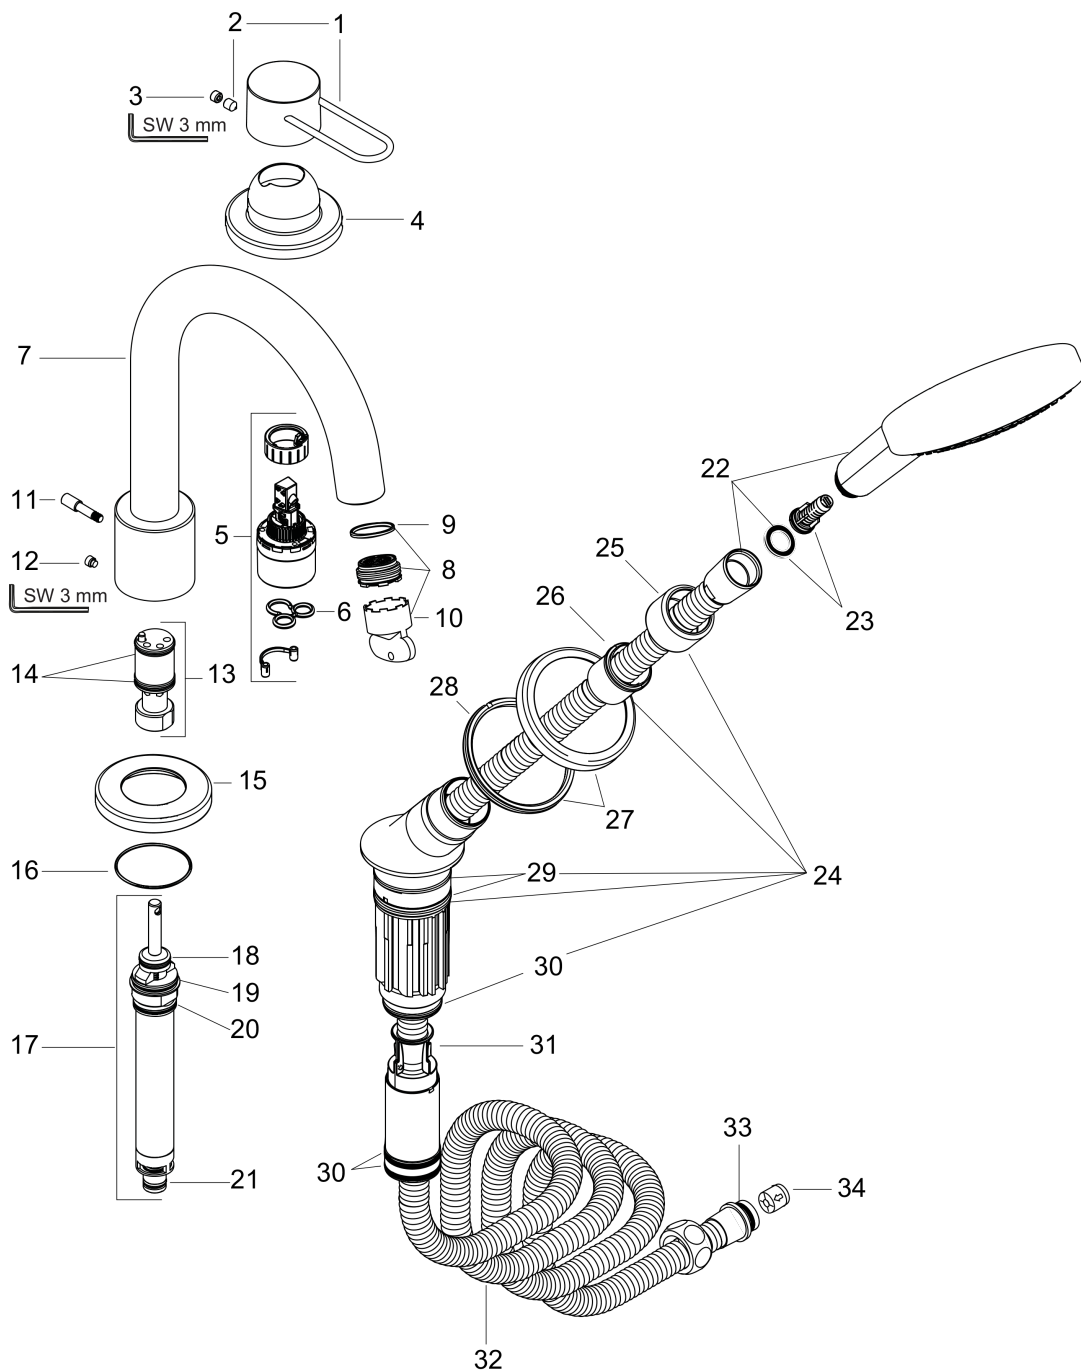

AXOR Uno
3-hole rim mounted bath mixer loop handle
 Surfaces: **Brushed Nickel** Article Number: **38436820**

Description

product features

- consists of: 3-hole rim mounted single lever bath mixer, hand shower, shower holder
- projection 175 mm
- connection type: basic set
- spray type mixer: normal spray
- spray type hand shower: Rain, RainAir, Whirl
- maximum pull-out length of hand shower: 1.10 m
- flow rate at 3 bar: 22 l/min
- ceramic cartridge
- min. operating pressure: 1 bar
- max. operating pressure: 10 bar
- temperature limitation adjustable
- connection dimension: DN15

Exploded Drawing

Year of production: >04/17

AXOR Uno
3-hole rim mounted bath mixer loop handle
 Surfaces: **Brushed Nickel** Article Number: **38436820**

Spare part list

Year of production: >04/17

Pos.	Description	Article Number	PC	PU
1	handle	93040820	0	1
2	hollow set screw M6x8	98444000	0	1
3	screw cover	95181000	0	1
4	escutcheon Ø 70 mm	93039820	0	1
5	cartridge, assy	92730000	0	1
6	seal	95008000	0	1
7	spout cpl.	93043820	0	1
8	aerator M24x1 C	92934000	0	1
9	O-ring 20x1,5	98197000	0	1
10	special tool	95290000	0	1
11	diverter knob	96774820	0	1
12	hollow set screw M6x6	97660000	0	1
13	guide tube	92214000	0	1
14	O-ring 21x1,5	98219000	0	1
15	escutcheon Ø 70 mm	97779820	0	1
16	O-ring 42x1,5	98171000	0	1
17	selector assy	96775000	0	1
18	O-Ring 14x2,5	98189000	0	1
19	O-Ring 23x2,5	98183000	0	1
20	O-Ring 22x2	98185000	0	1
21	O-ring 9x2,5	98217000	0	1
22	handshower	26050820	0	1
23	filter insert	97708000	0	1
24	shower holder, assy	95996820	0	1
25	nut	97584820	0	1
26	insert for shower holder	96942000	0	1
27	escutcheon for shower holder	95753820	0	1
28	nut	97149000	0	1
29	O-ring 38x2,5	98198000	0	1
30	O-Ring 28x2	98194000	0	1
31	hose brake	98656000	0	1
32	shower hose 2,00 m	94148000	0	1
33	O-ring 11x2	98127000	0	1
34	set of non return valves DW 15	94074000	0	1