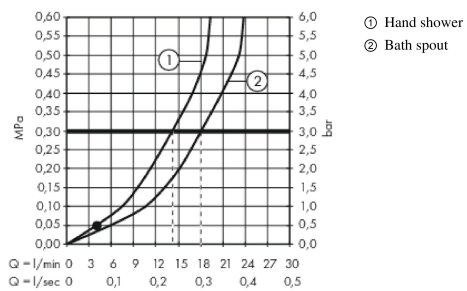

AXOR Uno
3-hole rim mounted bath mixer loop handle
 Surfaces: **Brushed Nickel** Article Number: **38436820**

Description

product features

- consists of: 3-hole rim mounted single lever bath mixer, hand shower, shower holder
- projection 175 mm
- connection type: basic set
- spray type mixer: normal spray
- spray type hand shower: Rain, RainAir, Whirl
- maximum pull-out length of hand shower: 1.10 m
- flow rate at 3 bar: 22 l/min
- ceramic cartridge
- min. operating pressure: 1 bar
- max. operating pressure: 10 bar
- temperature limitation adjustable
- connection dimension: DN15

Technology

Product image

Scale drawing

AXOR Uno
3-hole rim mounted bath mixer loop handle
 Surfaces: **Brushed Nickel** Article Number: **38436820**

Flowchart

AXOR Uno
3-hole rim mounted bath mixer loop handle
 Surfaces: **Brushed Nickel** Article Number: **38436820**