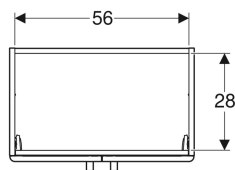

Geberit Selnova Compact cabinet for washbasin, with two doors and service space

Example image

Characteristics

- Wall-hung
- With two doors
- Opening with handle
- Door with soft closing
- With one movable shelf

Art. no.	Colour / surface	B	Washbasin width	H	T
501.956.01.1	Body: matt coated / white Front: white / high-gloss coated	59.7 cm	65 cm	60.5 cm	39.7 cm
501.956.42.1	Body: light grey / matt coated Front: light grey / high-gloss coated	59.7 cm	65 cm	60.5 cm	39.7 cm