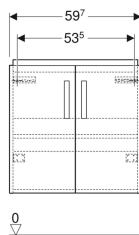

Geberit Selnova Compact cabinet for washbasin, with two doors and service space

Example image

Characteristics

- Wall-hung
- With two doors
- Opening with handle
- Door with soft closing
- With one movable shelf

Art. no.	Colour / surface	B	Washbasin width	H	T
501.956.01.1	Body: matt coated / white Front: white / high-gloss coated	59.7 cm	65 cm	60.5 cm	39.7 cm
501.956.42.1	Body: light grey / matt coated Front: light grey / high-gloss coated	59.7 cm	65 cm	60.5 cm	39.7 cm