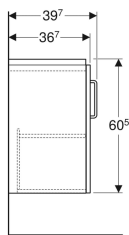

Geberit Selnova Compact cabinet for washbasin, with two doors and service space

Example image

Characteristics

- Wall-hung
- With two doors
- Opening with handle
- Door with soft closing
- With one movable shelf

Art. no.	Colour / surface	B	Washbasin width	H	T
501.956.01.1	Body: matt coated / white Front: white / high-gloss coated	59.7 cm	65 cm	60.5 cm	39.7 cm
501.956.42.1	Body: light grey / matt coated Front: light grey / high-gloss coated	59.7 cm	65 cm	60.5 cm	39.7 cm