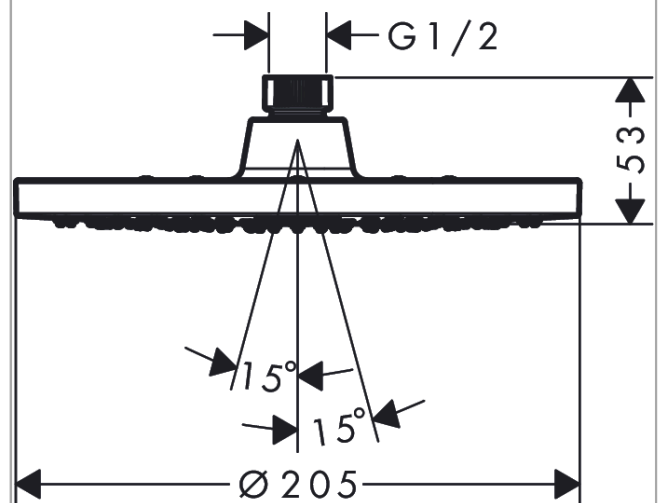

Vernis Blend

Overhead shower 200 1jet EcoSmart

Surfaces: **Chrome** Article Number: **26277000**

Description

product features

- shower head size: 205 mm
- spray type: Rain
- ball-joint: overhead shower angle adjustable
- material spray disc: plastic
- maximum flow rate at 3 bar: 8,7 l/min
- minimum flow pressure: 1 bar
- overhead shower removable for cleaning
- installation: ceiling or wall
- connection thread G ½
- connection dimension: DN15

Technology

Product image

Scale drawing

Flowchart

The consumption was measured in combination with the appropriate fittings (thermostat/mixer/in-wall valve) to reflect actual application in practice.

Vernis Blend
 Overhead shower 200 1jet EcoSmart
 Surfaces: **Chrome** Article Number: **26277000**

Exploded Drawing

Year of production: >04/21

Vernis Blend
Overhead shower 200 1jet EcoSmart
 Surfaces: **Chrome** Article Number: **26277000**

Spare part list

Year of production: >04/21

Pos.	Description	Article Number	Price	PU
1	filter packing	94246000	-	1