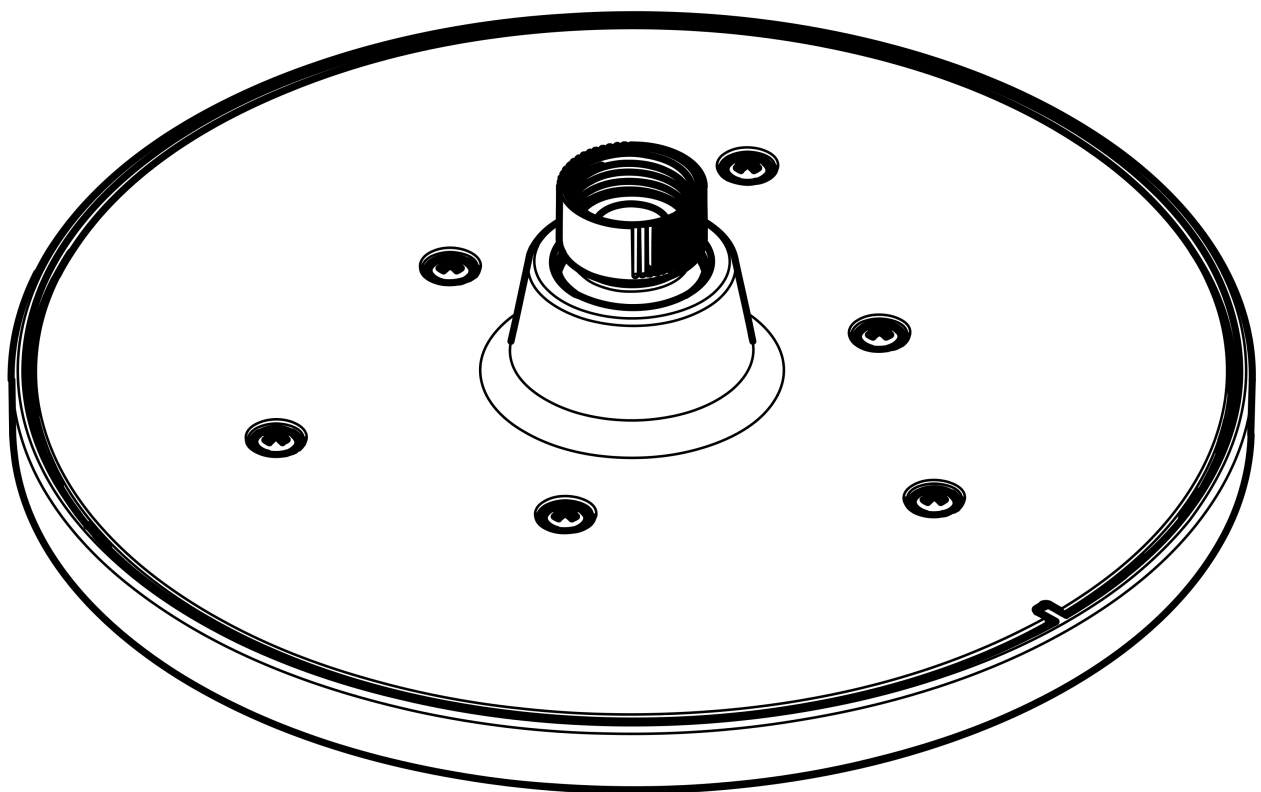

Vernis Blend

Overhead shower 200 1jet EcoSmart

Surfaces: **Chrome** Article Number: **26277000**

Description

product features

- shower head size: 205 mm
- spray type: Rain
- ball-joint: overhead shower angle adjustable
- material spray disc: plastic
- maximum flow rate at 3 bar: 8,7 l/min
- minimum flow pressure: 1 bar
- overhead shower removable for cleaning
- installation: ceiling or wall
- connection thread G ½
- connection dimension: DN15

Technology

Product image

Scale drawing

Flowchart

The consumption was measured in combination with the appropriate fittings (thermostat/mixer/in-wall valve) to reflect actual application in practice.

Vernis Blend
 Overhead shower 200 1jet EcoSmart
 Surfaces: **Chrome** Article Number: **26277000**

Exploded Drawing

Year of production: >04/21

Vernis Blend
Overhead shower 200 1jet EcoSmart
 Surfaces: **Chrome** Article Number: **26277000**

Spare part list

Year of production: >04/21

Pos.	Description	Article Number	Price	PU
1	filter packing	94246000	-	1