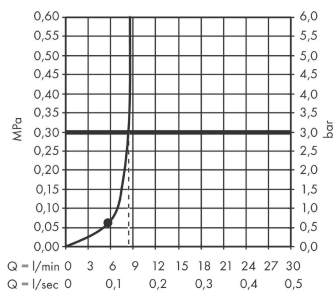

Vernis Blend

Overhead shower 200 1jet EcoSmart

Surfaces: **Chrome** Article Number: **26277000**

Description

product features

- shower head size: 205 mm
- spray type: Rain
- ball-joint: overhead shower angle adjustable
- material spray disc: plastic
- maximum flow rate at 3 bar: 8,7 l/min
- minimum flow pressure: 1 bar
- overhead shower removable for cleaning
- installation: ceiling or wall
- connection thread G ½
- connection dimension: DN15

Technology

Product image

Scale drawing

Flowchart

The consumption was measured in combination with the appropriate fittings (thermostat/mixer/in-wall valve) to reflect actual application in practice.

Vernis Blend
 Overhead shower 200 1jet EcoSmart
 Surfaces: **Chrome** Article Number: **26277000**