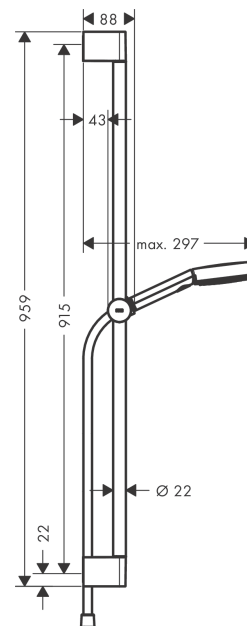

Pulsify Select

Shower set 105 3jet Relaxation with shower bar 90 cm

Surfaces: **Matt White** Article Number: **24170700**

Description

product features

- consists of: hand shower, slider, shower bar, shower hose
- shower head size: 105 mm
- spray type: PowderRain, IntenseRain, Massage spray
- convenient diversion via Select button
- maximum flow rate at 3 bar: 11,4 l/min
- minimum flow pressure: 1 bar
- wall supports of plastic
- stand pipe length: 959 mm
- shower bar diameter: 22 mm
- profile stand pipe: round
- drilling distance 915 mm
- height-adjustable slider with locking push-button slider

Technology

Design awards

reddot winner 2021

Product image

Scale drawing

Pulsify Select

Shower set 105 3jet Relaxation with shower bar 90 cm

Surfaces: **Matt White** Article Number: **24170700**

Flowchart

The consumption was measured in combination with the appropriate fittings (thermostat/mixer/in-wall valve) to reflect actual application in practice.