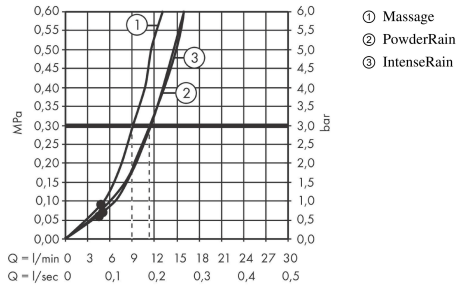

Pulsify Select

Shower set 105 3jet Relaxation with shower bar 90 cm

Surfaces: **Matt White** Article Number: **24170700**

Description

product features

- consists of: hand shower, slider, shower bar, shower hose
- shower head size: 105 mm
- spray type: PowderRain, IntenseRain, Massage spray
- convenient diversion via Select button
- maximum flow rate at 3 bar: 11,4 l/min
- minimum flow pressure: 1 bar
- wall supports of plastic
- stand pipe length: 959 mm
- shower bar diameter: 22 mm
- profile stand pipe: round
- drilling distance 915 mm
- height-adjustable slider with locking push-button slider

Technology

Design awards

reddot winner 2021

Product image

Scale drawing

Pulsify Select

Shower set 105 3jet Relaxation with shower bar 90 cm

Surfaces: **Matt White** Article Number: **24170700**

Flowchart

The consumption was measured in combination with the appropriate fittings (thermostat/mixer/in-wall valve) to reflect actual application in practice.