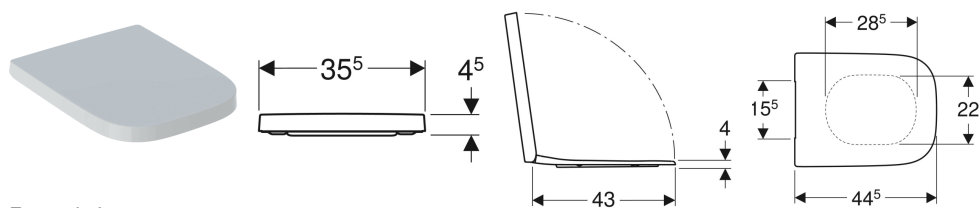

Geberit Selnova Square WC seat, fastening from above

Example image

Characteristics

- Hinges made of metal
- Square design
- Overlapping WC lid

Technical data

Product material	Duroplast
Fastening distance	15.5 cm

Art. no.	Colour / surface	Quick-release hinges	Soft-closing mechanism	Fastening	Hinge material
501.555.01.1	white	no	no	from above	Stainless steel
501.556.01.1	white	no	yes	from above	Brass chrome-plated
501.557.01.1	white	yes	yes	from above	Brass chrome-plated