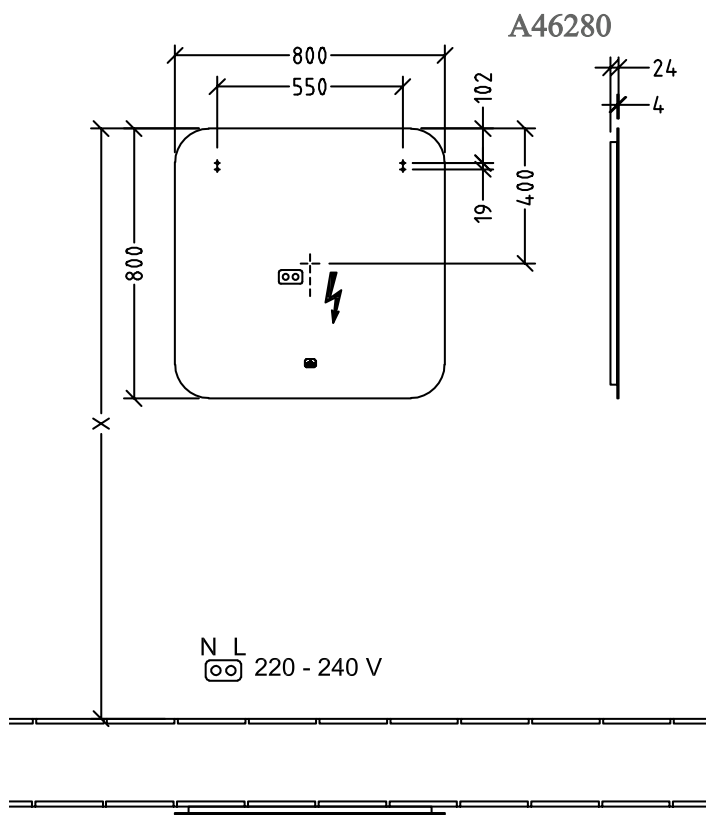

TECHNICAL DRAWINGS

More to See Lite A4628000	 Villeroy & Boch 1748
V01 / 10.12.2020