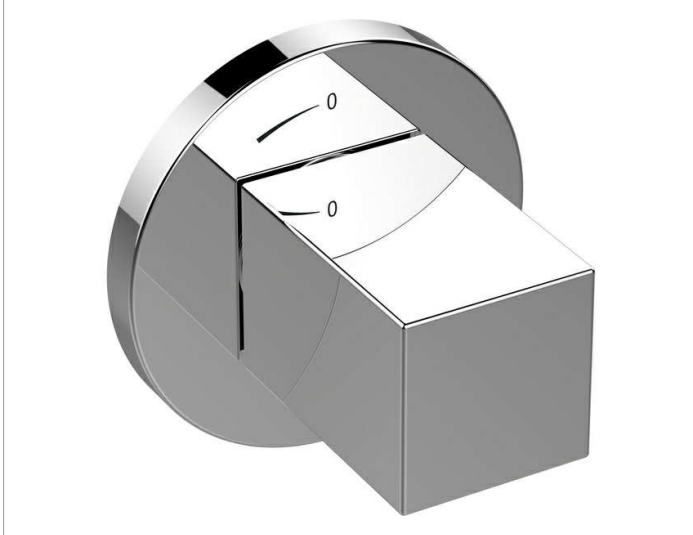

Edition 90

59041010001 Stop valve DN 15

PRODUCT

DRAWING

PRODUCT ATTRIBUTES

Set complete with:
handle, rosette (round) and stop cock
suitable for rough part no. 59541 000070

SURFACE

chrome-plated