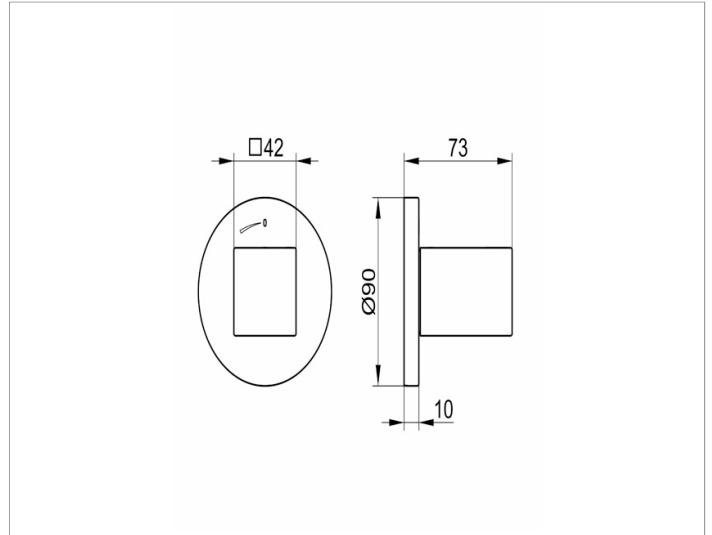

Edition 90

59041010001 Stop valve DN 15

PRODUCT

DRAWING

PRODUCT ATTRIBUTES

Set complete with:
handle, rosette (round) and stop cock
suitable for rough part no. 59541 000070

SURFACE

chrome-plated