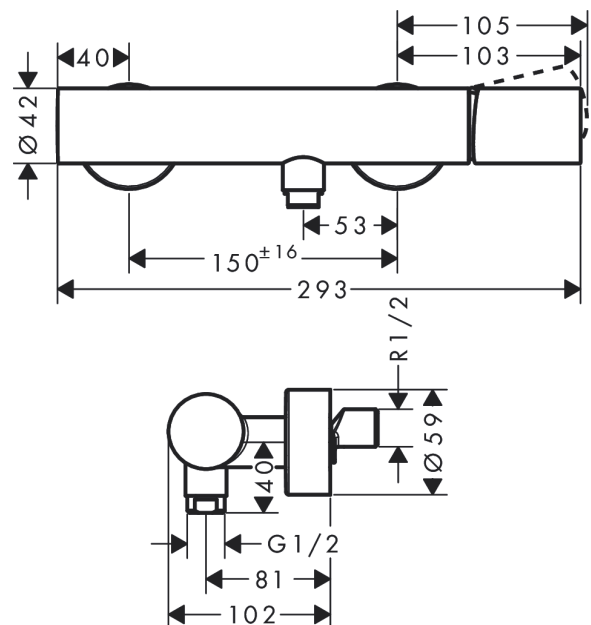

AXOR Uno
Single lever shower mixer for exposed installation zero handle
 Surfaces: **Brushed Nickel** Article Number: **45600820**

Description

product features

- 1 outlet
- connection type: s-shaped connections
- centre distance: 150 ± 16 mm
- flow rate at 3 bar: 22 l/min
- ceramic cartridge
- min. operating pressure: 1 bar
- max. operating pressure: 10 bar
- temperature limitation adjustable
- non-return valve
- with silencer
- suitable for continuous flow water heaters
- hose connection DN15
- connection dimension: DN15

Product image

Scale drawing

AXOR Uno
Single lever shower mixer for exposed installation zero handle
 Surfaces: **Brushed Nickel** Article Number: **45600820**

Flowchart