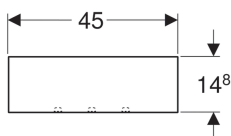

Geberit Smyle Square wall shelf

Characteristics

- Wall-hung
- With three towel hooks
- Moisture-resistant
- Delivered preassembled

Technical data

Material | High-compressed three-layer chipboard

Scope of delivery

- Fastening material

Art. no.	Surface / colour	B	H	T	
500.362.00.1	Body: matt powder-coated / lava Front: high-gloss coated / white	45 cm	14.8 cm	14.3 cm	NEW
500.362.JK.1	Body: matt powder-coated / lava Front: matt coated / lava	45 cm	14.8 cm	14.3 cm	NEW
500.362.JL.1	Body: matt powder-coated / lava Front: high-gloss coated / sand grey	45 cm	14.8 cm	14.3 cm	NEW
500.362.JR.1	Body: matt powder-coated / lava Front: wood-textured melamine / hickory	45 cm	14.8 cm	14.3 cm	NEW