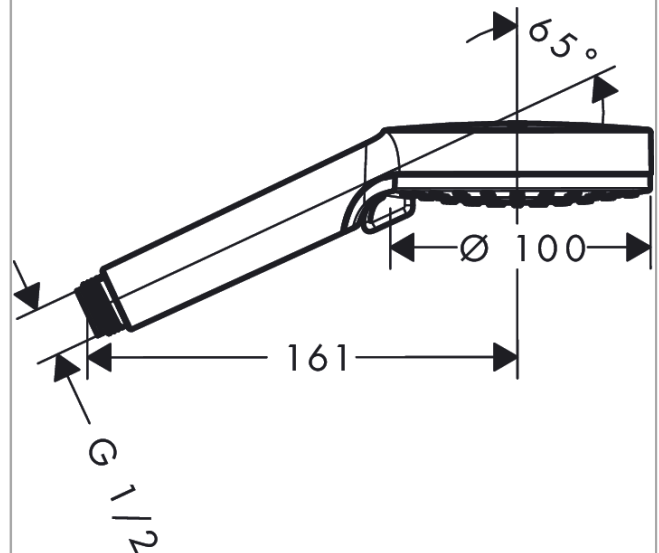

Vernis Blend

Hand shower Vario EcoSmart

Surfaces: **Matt Black** Article Number: **26340670**

Description

product features

- shower head size: 100 mm
- spray type: Rain, IntenseRain
- spray type adjustment by turning spray disc
- easy cleanable plastic spray disc
- maximum flow rate at 3 bar: 9,7 l/min
- minimum flow pressure: 1 bar
- with internal water conduction
- rinseable screen seal
- connection thread G 1/2
- connection dimension: DN15

Technology

Product image

Scale drawing

Flowchart

The consumption was measured in combination with the appropriate fittings (thermostat/mixer/in-wall valve) to reflect actual application in practice.