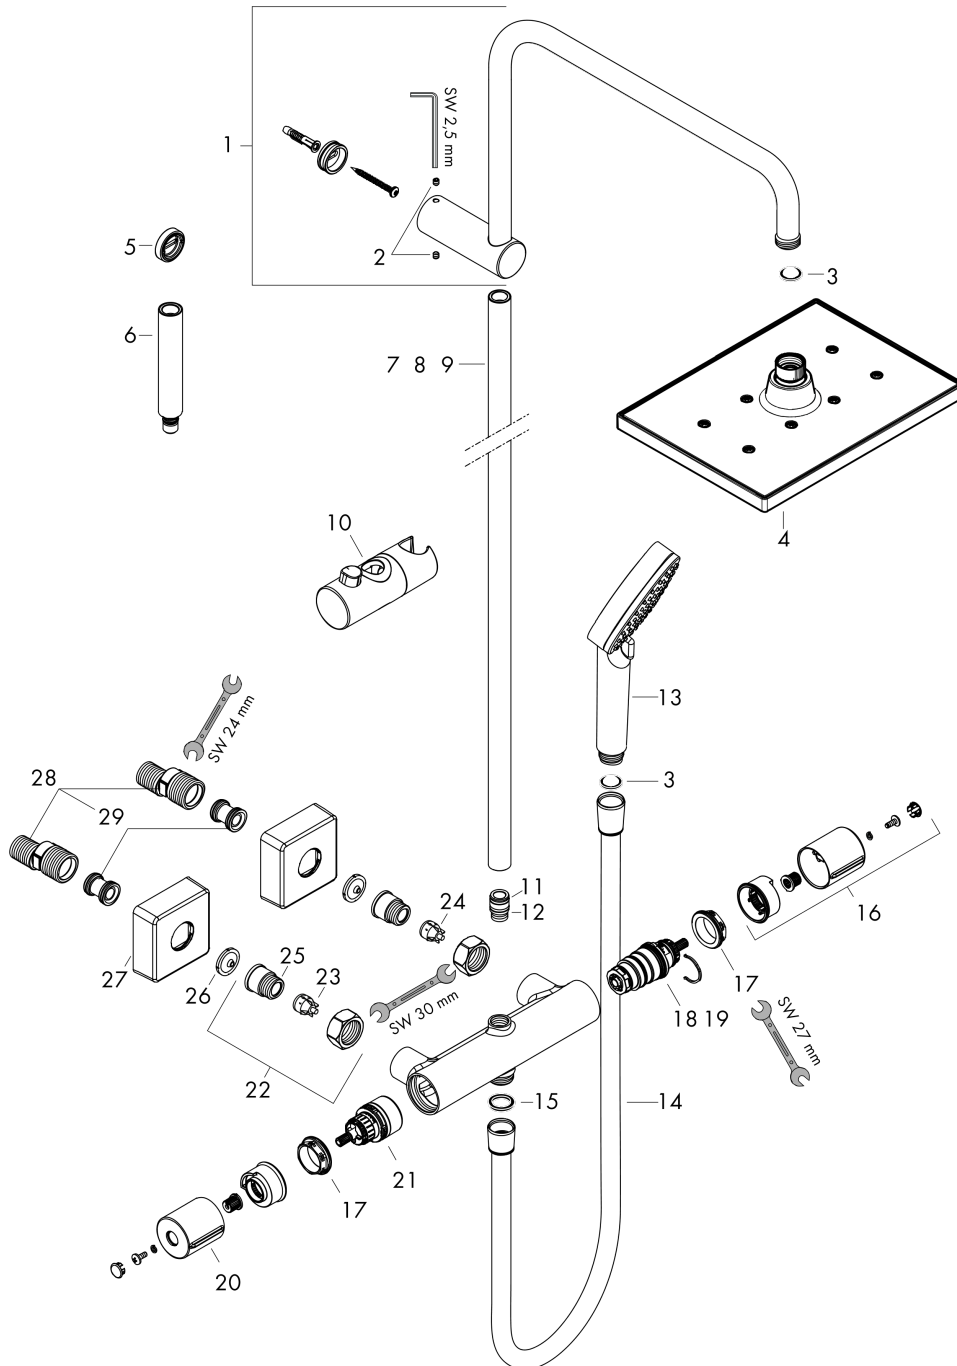

Vernis Shape
Showerpipe 230 1jet EcoSmart with thermostat
Surfaces: **Chrome** Article Number: **26097000**

Exploded Drawing

Year of production: >04/21

Vernis Shape
Showerpipe 230 1jet EcoSmart with thermostat
Surfaces: **Chrome** Article Number: **26097000**

Spare part list

Year of production: >04/21

Pos.	Description	Article Number	Price	PU
1	shower arm	93768000	-	1
2	hollow set screw M5x5	98446000	-	1
3	filter packing	94246000	-	1
4	-	26283000	-	1
5	tile-matching-disk	93813000	-	1
6	extension 100 mm	94164000	-	1
7	pipe	93906000	-	1
8	pipe	93770000	-	1
9	pipe	93907000	-	1
10	support, assy	93729000	-	1
11	O-ring 11x2	98127000	-	1
12	O-ring 12x2	98214000	-	1
13	-	26340000	-	1
14	shower hose Metaflex'C 1,60 m	28266000	-	1
15	seal	98058000	-	1
16	handle for thermostat	93727000	-	1
17	nut	98913000	-	1
18	thermostat cartridge	98282000	-	1
19	cartridge for exchanged connections	92373000	-	1
20	handle	93731000	-	1
21	shut off unit with selector	98283000	-	1
22	connecting thread G½	93730000	-	1
23	non return valve (pressure-resistant up to 2 MPa)	93136000	-	1
24	non return valve	96737000	-	1
25	O-ring 16x2	98133000	-	1
26	filter packing	96922000	-	1
27	escutcheon	93879000	-	1
28	set of S-unions (±12 mm)	94140000	-	1
29	noise reduction	96429000	-	1