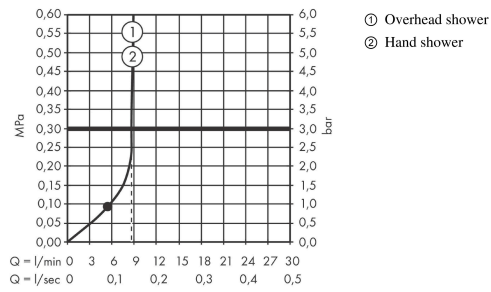

Vernis Shape
Showerpipe 230 1jet EcoSmart with thermostat
 Surfaces: **Chrome** Article Number: **26097000**

Description

product features

- consists of: overhead shower, hand shower, shower thermostat, shower hose, slider
- overhead shower Vernis Shape 230 1jet
- shower head size overhead shower: 230 x 170 mm
- spray type overhead shower: Rain
- ball-joint: overhead shower angle adjustable
- spray type hand shower: Rain, IntenseRain
- maximum flow rate at 3 bar: 8,7 l/min
- minimum flow pressure: 1 bar
- operating pressure: min. 1 bar/max. 10 bar
- shower bar diameter: 19 mm
- height-adjustable slider with locking push-button slider
- shower arm length overhead shower: 426 mm
- thermostat Vernis
- safety lock at 40° C
- adjustable hot water limitation
- outlets controlled via turning handle
- simultaneous utilization of 2 functions
- mounting type: exposed installation
- connection dimension DN15
- connection thread G 1/2
- centre distance 150 ± 12 mm

Technology

Product image

Scale drawing

Vernis Shape
Showerpipe 230 1jet EcoSmart with thermostat
 Surfaces: **Chrome** Article Number: **26097000**

Flowchart

Vernis Shape
Showerpipe 230 1jet EcoSmart with thermostat
 Surfaces: **Chrome** Article Number: **26097000**