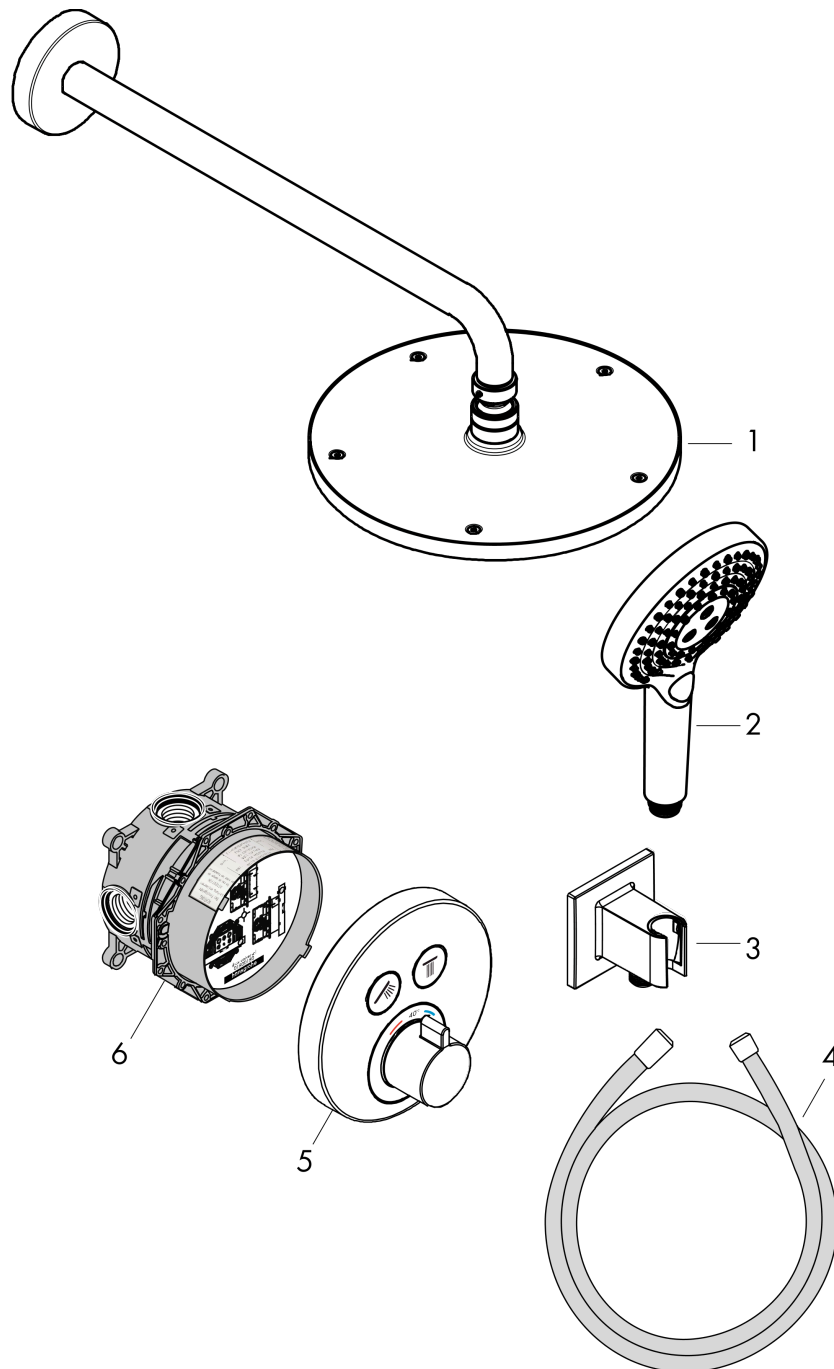

### Description

**product features**

- consists of: overhead shower, hand shower, shower thermostat, basic set, wall outlet, shower hose
- shower head size: 240 mm
- spray type overhead shower: PowderRain
- spray type hand shower: PowderRain, Rain, Whirl
- maximum flow rate at 3 bar: 18,1 l/min
- minimum flow pressure: 1 bar
- pivot connector prevent hose from tangling

### Scale drawing

### Flowchart

**Raindance S**  
**Shower system 240 1 jet PowderRain with ShowerSelect S**  
 Surfaces: **Chrome** Article Number: **27951000**

Exploded Drawing

Year of production: >01/21

**Raindance S**

**Shower system 240 1 jet PowderRain with ShowerSelect S**

Surfaces: **Chrome** Article Number: **27951000**

**Spare part list**

Year of production: >01/21

Pos.	Description	Article Number	Price	PU
1	-	27607000	-	1
2	handshower	26014000	-	1
3	-	26487000	-	1
4	shower hose Isiflex'B 1,25 m	28272000	-	1
5	Thermostat	15743000	-	1
6	concealed item	01800180	-	1