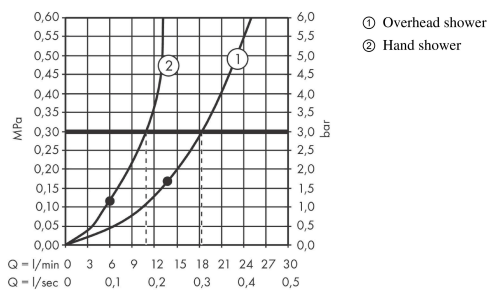

Raindance S
Shower system 240 1 jet PowderRain with ShowerSelect S
Surfaces: **Chrome** Article Number: **27951000**

Description

product features

- consists of: overhead shower, hand shower, shower thermostat, basic set, wall outlet, shower hose
- shower head size: 240 mm
- spray type overhead shower: PowderRain
- spray type hand shower: PowderRain, Rain, Whirl
- maximum flow rate at 3 bar: 18,1 l/min
- minimum flow pressure: 1 bar
- pivot connector prevent hose from tangling

Technology

Product image

Scale drawing

Flowchart