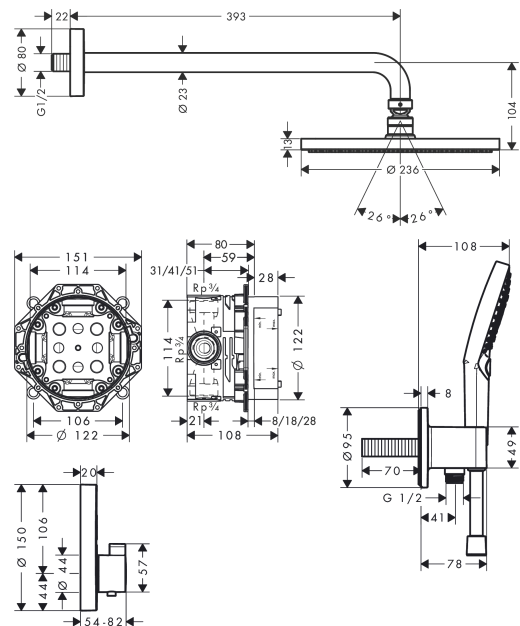

**Raindance S**  
**Shower system 240 1 jet PowderRain with ShowerSelect S**  
 Surfaces: **Chrome** Article Number: **27951000**

### Description

**product features**

- consists of: overhead shower, hand shower, shower thermostat, basic set, wall outlet, shower hose
- shower head size: 240 mm
- spray type overhead shower: PowderRain
- spray type hand shower: PowderRain, Rain, Whirl
- maximum flow rate at 3 bar: 18,1 l/min
- minimum flow pressure: 1 bar
- pivot connector prevent hose from tangling

### Scale drawing

Surfaces: **Chrome** Article Number: **27951000**

**Spare part list**

Year of production: >01/21

Pos.	Description	Article Number	Price	PU
1	-	27607000	-	1
2	handshower	26014000	-	1
3	-	26487000	-	1
4	shower hose Isiflex'B 1,25 m	28272000	-	1
5	Thermostat	15743000	-	1
6	concealed item	01800180	-	1