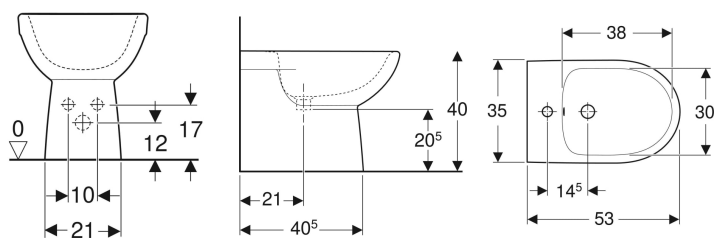

**Geberit Selnova floor-standing bidet, back-to-wall, semi-shrouded**

Example image

**Characteristics**

- Floor-standing
- Back-to-wall
- Hidden water supply connection

- Hidden fastening
- Semi-shrouded

**Technical data**

Product material

Vitreous china

**Scope of delivery**

- Fastening material

Art. no.	Colour / surface	Overflow	B	H	T
500.289.01.7	white	visible	35 cm	40 cm	53 cm