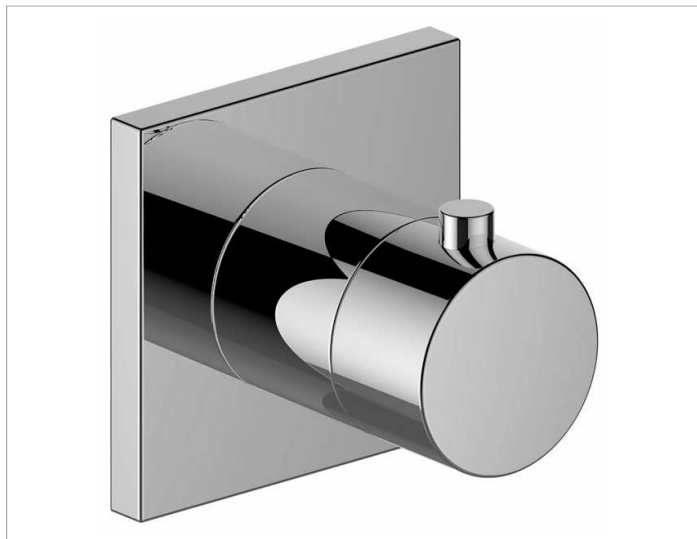

IXMO

59553010002 Thermostatic mixer DN 15

PRODUCT

DRAWING

PRODUCT ATTRIBUTES

Set complete with:
handle, sleeve and rosette (square)
suitable for rough part no. 59553 000070

SURFACE

chrome-plated

SPECIFICATIONS

KEUCO IXMO Thermostat battery DN15, 59553010002
chrome-plated thermostat battery
for shower and bath,
made of low-dezincifying brass,
for recessed installation,
with square rosette, freely positionable,
installation depth 80 - 110 mm,
built in device for interchanged waterways,
high-quality temperature control unit,
safety cut-off at 38°,
Set complete with:
handle, sleeve, rosette (square)
rosette 90 x 90 mm,
10 mm thick, total depth 80 mm,
suitable for rough part no. 59553000070