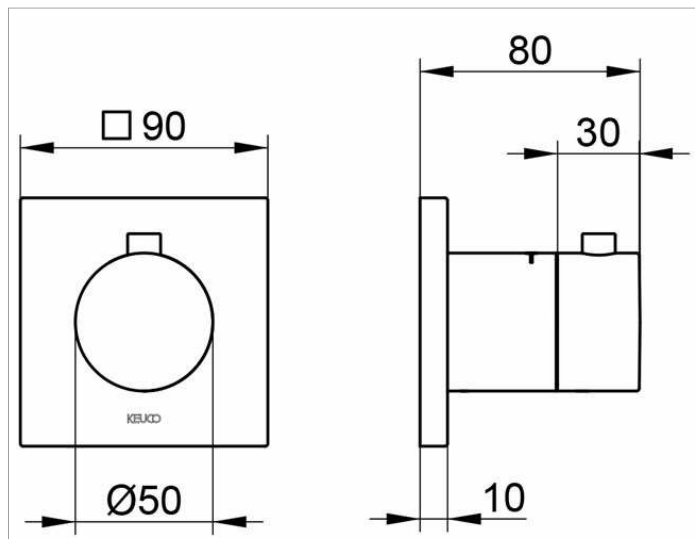

IXMO

59553010002 Thermostatic mixer DN 15

PRODUCT

DRAWING

PRODUCT ATTRIBUTES

Set complete with:
handle, sleeve and rosette (square)
suitable for rough part no. 59553 000070

SURFACE

chrome-plated

SPECIFICATIONS

KEUCO IXMO Thermostat battery DN15, 59553010002
chrome-plated thermostat battery
for shower and bath,
made of low-dezincifying brass,
for recessed installation,
with square rosette, freely positionable,
installation depth 80 - 110 mm,
built in device for interchanged waterways,
high-quality temperature control unit,
safety cut-off at 38°,
Set complete with:
handle, sleeve, rosette (square)
rosette 90 x 90 mm,
10 mm thick, total depth 80 mm,
suitable for rough part no. 59553000070