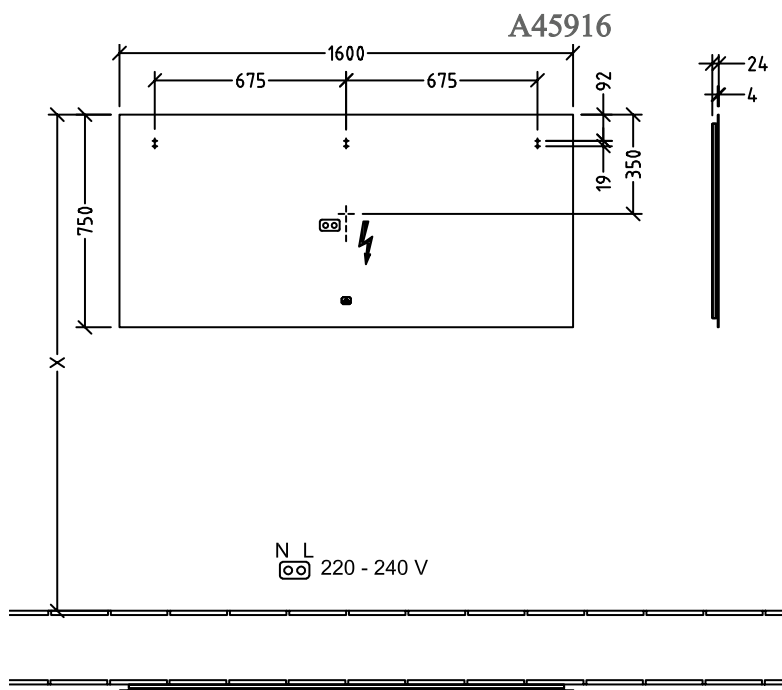

TECHNICAL DRAWINGS

More to See Lite A4591600	 Villeroy & Boch 1748
V01 / 10.12.2020