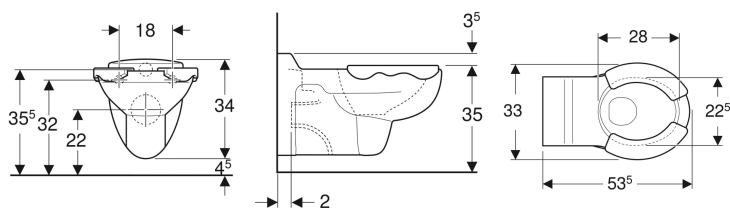

**Geberit Bambini wall-hung WC for children, washdown, with seat pads**

Example image

**Application purposes**

- For children
- For childcare
- For concealed cisterns
- For pressure flushing valves

**Characteristics**

- Wall-hung

**Scope of delivery**

- WC ceramic appliance

- Washdown WC
- With flush rim
- Type 1, full flush volume 6 l, in accordance with EN 997
- Seat pads made of PUR

**Technical data**

Product material | Vitreous china

- Seat pads

Art. no.	Colour / surface	B	H	T
201710000	Ceramic body: white Seat pad: carmine red	33 cm	34 cm	53.5 cm
201715000	Ceramic body: white Seat pad: agate grey	33 cm	34 cm	53.5 cm

**Accessories**

- Geberit fastening material for wall-hung WCs and wall-hung bidets
- Geberit connection set for wall-hung WC, length 30 cm