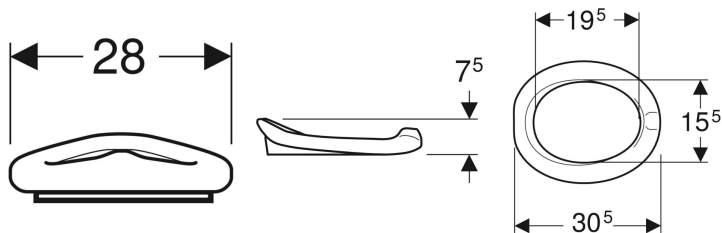

**Geberit Bambini WC seat ring for babies and small children**

Example image

- Potty chair shape

**Application purposes**

- For WCs for small children

**Characteristics**

- Lay-on seat

**Technical data**

Product material	PUR
Fastening distance	15.5 cm

**Scope of delivery**

- WC seat ring

Art. no.	Colour / surface	Soft-closing mechanism	Fastening
573338000	ruby red	no	none
573348000	agate grey	no	none