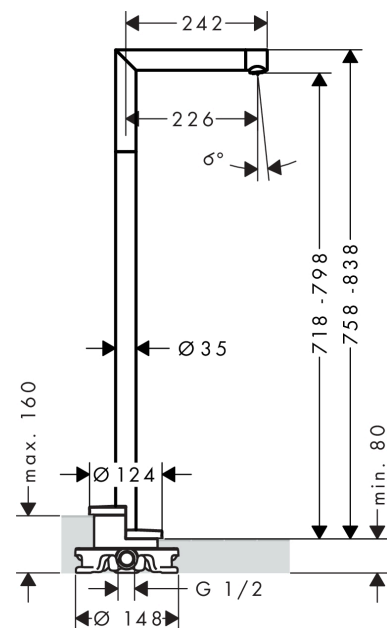

AXOR Uno
Bath spout floor-standing straight
 Surfaces: **Chrome** Article Number: **45412000**

Description

product features

- connection type: basic set
- projection 226 mm
- free-standing installation
- flow rate: 20 l/min
- spray type: normal spray

Technology

Product image

Scale drawing

Flowchart

AXOR Uno
Bath spout floor-standing straight
Surfaces: **Chrome** Article Number: **45412000**

Exploded Drawing

Year of production: >04/18

AXOR Uno
Bath spout floor-standing straight
 Surfaces: **Chrome** Article Number: **45412000**

Spare part list

Year of production: >04/18

Pos.	Description	Article Number	PC	PU
1	aerator M24x1 D	93235000	0	1
2	special tool	95290000	0	1
3	O-ring 25x2	98389000	0	1
4	O-ring 44x2,5	98162000	0	1
5	O-ring 10x1,5	98123000	0	1
6	hexagon socket screw M10x35	97670000	0	1
7	extension set 60 mm	97686000	0	1
8	O-ring 29x3	98371000	0	1
9	O-ring 7x2	98419000	0	1