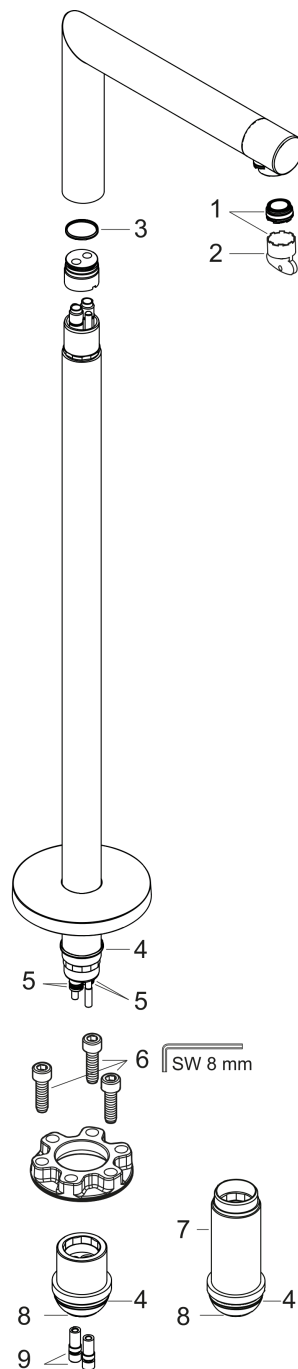

AXOR Uno
Bath spout floor-standing straight
 Surfaces: **Chrome** Article Number: **45412000**

Description

product features

- connection type: basic set
- projection 226 mm
- free-standing installation
- flow rate: 20 l/min
- spray type: normal spray

Technology

Product image

Scale drawing

Flowchart

AXOR Uno
Bath spout floor-standing straight
Surfaces: **Chrome** Article Number: **45412000**

Exploded Drawing

Year of production: >04/18

AXOR Uno
Bath spout floor-standing straight
 Surfaces: **Chrome** Article Number: **45412000**

Spare part list

Year of production: >04/18

Pos.	Description	Article Number	PC	PU
1	aerator M24x1 D	93235000	0	1
2	special tool	95290000	0	1
3	O-ring 25x2	98389000	0	1
4	O-ring 44x2,5	98162000	0	1
5	O-ring 10x1,5	98123000	0	1
6	hexagon socket screw M10x35	97670000	0	1
7	extension set 60 mm	97686000	0	1
8	O-ring 29x3	98371000	0	1
9	O-ring 7x2	98419000	0	1