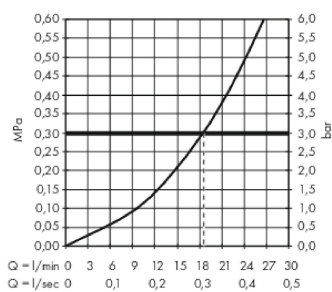

Technology

Product image

Scale drawing

Flowchart

AXOR Uno
Bath spout floor-standing straight
Surfaces: **Chrome** Article Number: **45412000**

Exploded Drawing

Year of production: >04/18

AXOR Uno
Bath spout floor-standing straight
 Surfaces: **Chrome** Article Number: **45412000**