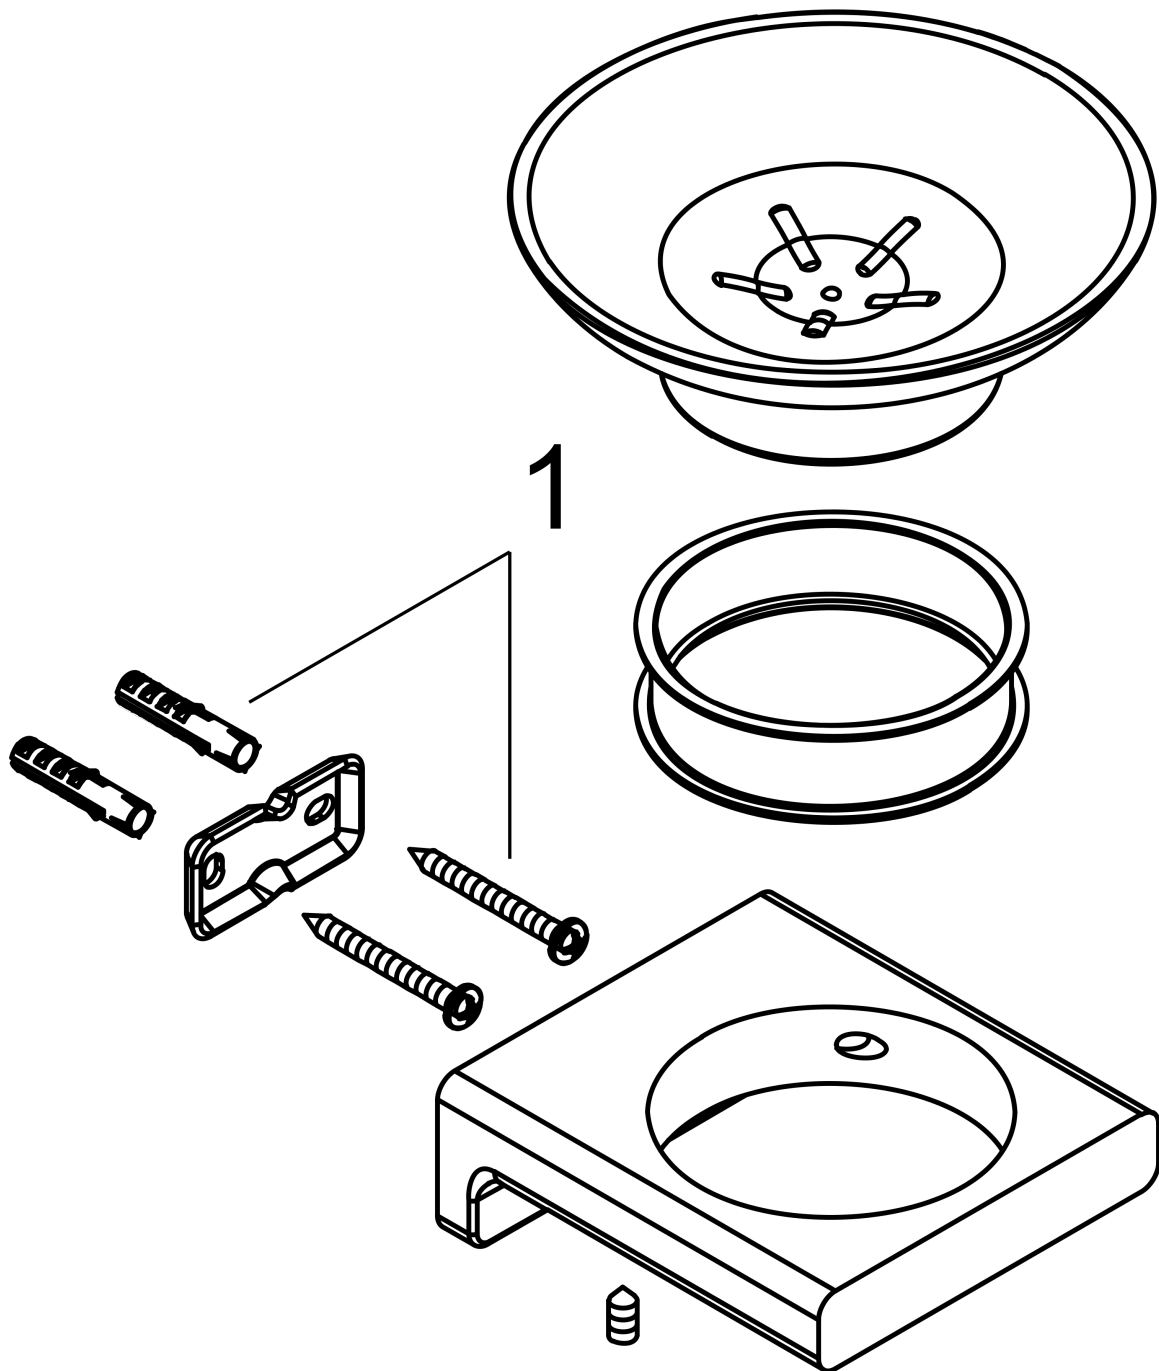

AddStoris

Soap dish

Surfaces: **Chrome** Article Number: **41746000**

Description

product features

- wall-mounted
- material recess: ceramic
- material holder: metal
- with mounting material
- concealed fastening
- drilling distance: 26 mm
- diameter drill hole: 6 mm

Design awards

reddot winner 2021

Product image

Scale drawing

AddStoris

Soap dish

Surfaces: **Chrome**

Article Number: **41746000**

Exploded Drawing

Year of production: >04/21

AddStoris

Soap dish

Surfaces: **Chrome** Article Number: **41746000**

Spare part list

Year of production: >04/21

Pos.	Description	Article Number	Price	PU
1	mounting set	40915000	-	1