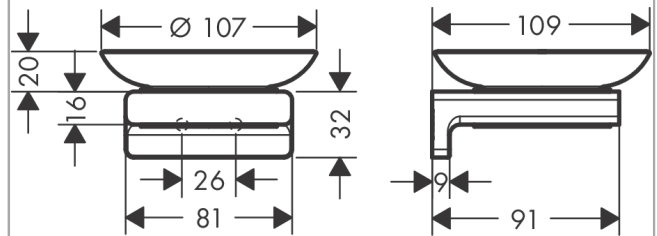

AddStoris

Soap dish

Surfaces: **Chrome** Article Number: **41746000**

Description

product features

- wall-mounted
- material recess: ceramic
- material holder: metal
- with mounting material
- concealed fastening
- drilling distance: 26 mm
- diameter drill hole: 6 mm

Design awards

reddot winner 2021

Product image

Scale drawing

AddStoris

Soap dish

Surfaces: **Chrome**

Article Number: **41746000**

Exploded Drawing

Year of production: >04/21

AddStoris

Soap dish

Surfaces: **Chrome** Article Number: **41746000**

Spare part list

Year of production: >04/21

Pos.	Description	Article Number	Price	PU
1	mounting set	40915000	-	1