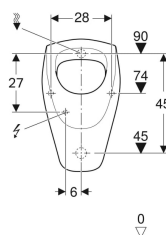

Geberit Selnova urinal, inlet from the rear, outlet to the rear

Example image

Application purposes

- For operating with automatic, water-saving flush
- For operation with manual or automatic flush actuation
- For concealed urinal flush controls
- For concealed urinal flush controls, hidden
- For exposed urinal flush controls, hidden

Characteristics

- Wall-hung

Scope of delivery

- Urinal ceramic

To order additionally

- Geberit fastening material for urinal, Kerafix
- Geberit fastening material for urinal, Kerafix

- With flush rim
- Hidden trap
- Hidden fastening
- Fulfils requirements in accordance with EN 13407

Technical data

Flush volume small, adjustment range	1 l
Product material	Vitreous china

Art. no.	Colour / surface	B	H	T	Inlet	Outlet
500.344.01.1	white	36 cm	61 cm	37 cm	rear	to the rear

Accessories

- Geberit urinal trap d40, horizontal outlet
- Geberit flush bend extension with sleeve
- Geberit urinal trap, horizontal outlet
- Geberit flush pipe for urinals, with concealed urinal flush control