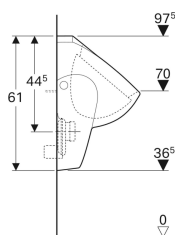

Geberit Selnova urinal, inlet from the rear, outlet to the rear

Example image

Application purposes

- For operating with automatic, water-saving flush
- For operation with manual or automatic flush actuation
- For concealed urinal flush controls
- For concealed urinal flush controls, hidden
- For exposed urinal flush controls, hidden

Characteristics

- Wall-hung

Scope of delivery

- Urinal ceramic

To order additionally

- Geberit fastening material for urinal, Kerafix
- Geberit fastening material for urinal, Kerafix

- With flush rim
- Hidden trap
- Hidden fastening
- Fulfils requirements in accordance with EN 13407

Technical data

Flush volume small, adjustment range	1 l
Product material	Vitreous china

Art. no.	Colour / surface	B	H	T	Inlet	Outlet
500.344.01.1	white	36 cm	61 cm	37 cm	rear	to the rear

Accessories

- Geberit urinal trap d40, horizontal outlet
- Geberit flush bend extension with sleeve
- Geberit urinal trap, horizontal outlet
- Geberit flush pipe for urinals, with concealed urinal flush control