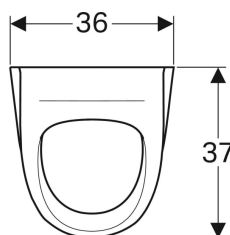

Geberit Selnova urinal, inlet from the rear, outlet to the rear

Example image

Application purposes

- For operating with automatic, water-saving flush
- For operation with manual or automatic flush actuation
- For concealed urinal flush controls
- For concealed urinal flush controls, hidden
- For exposed urinal flush controls, hidden

Characteristics

- Wall-hung

Scope of delivery

- Urinal ceramic

To order additionally

- Geberit fastening material for urinal, Kerafix
- Geberit fastening material for urinal, Kerafix

- With flush rim
- Hidden trap
- Hidden fastening
- Fulfils requirements in accordance with EN 13407

Technical data

Flush volume small, adjustment range	1 l
Product material	Vitreous china

Art. no.	Colour / surface	B	H	T	Inlet	Outlet
500.344.01.1	white	36 cm	61 cm	37 cm	rear	to the rear

Accessories

- Geberit urinal trap d40, horizontal outlet
- Geberit flush bend extension with sleeve
- Geberit urinal trap, horizontal outlet
- Geberit flush pipe for urinals, with concealed urinal flush control