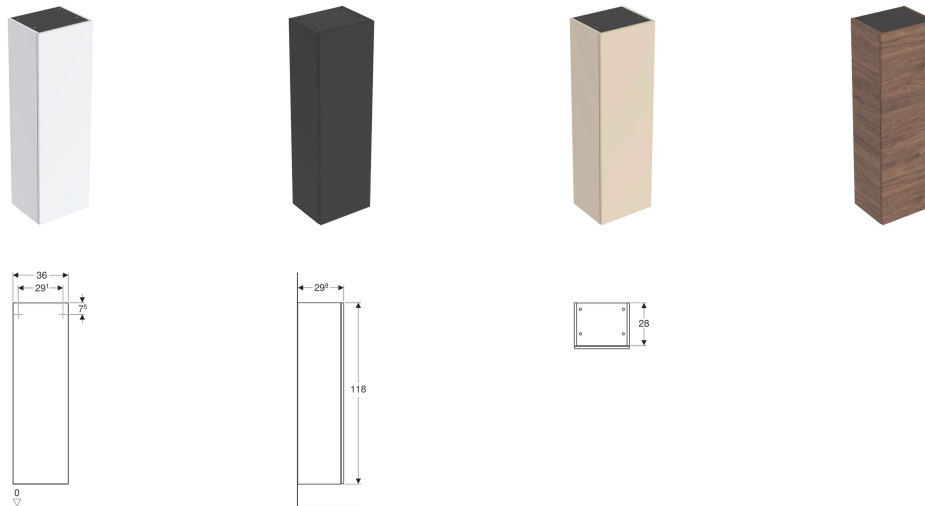

**Geberit Smyle Square medium cabinet with one door**

**Characteristics**

- Wall-hung
- With one door
- Door with soft closing
- Opened using push-to-open mechanism
- Movable glass shelves
- Mirror on inside of door
- Left or right hinge side

- Moisture-resistant
- Delivered preassembled

**Technical data**

Material | High-compressed three-layer chipboard

**Scope of delivery**

- 3 glass shelves
- Fastening material

Art. no.	Surface / colour	B	H	T	
500.361.00.1	high-gloss coated / white	36 cm	118 cm	29.9 cm	NEW
500.361.JK.1	matte coated / lava	36 cm	118 cm	29.9 cm	NEW
500.361.JL.1	high-gloss coated / sand grey	36 cm	118 cm	29.9 cm	NEW
500.361.JR.1	wooden-textured melamine / hickory	36 cm	118 cm	29.9 cm	NEW