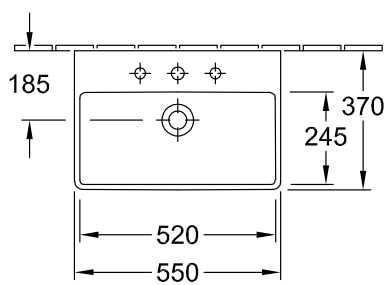

TECHNICAL DRAWINGS

4A0055