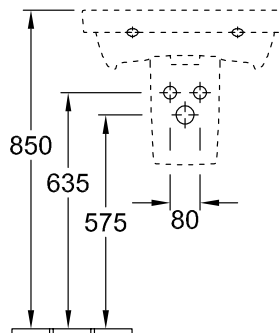

TECHNICAL DRAWINGS

4A0055