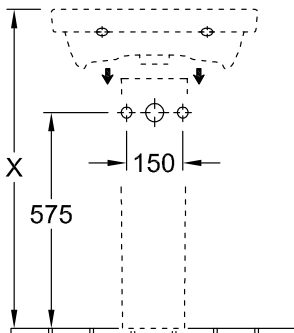

TECHNICAL DRAWINGS

4A0055