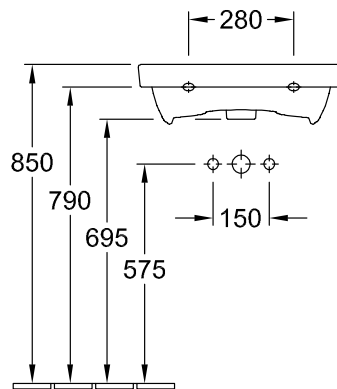

TECHNICAL DRAWINGS

4A0055