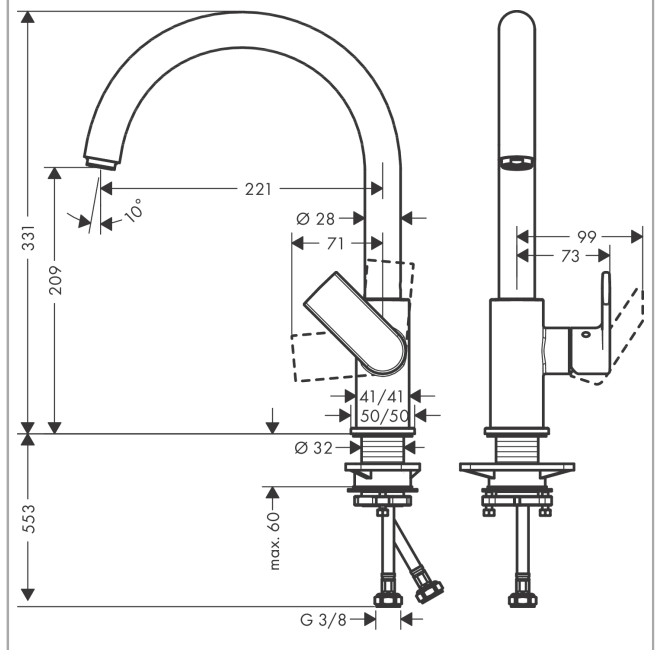

Vernis Shape M35

Single lever kitchen mixer 210 with swivel spout

Surfaces: **Chrome** Article Number: **71871000**

Description

product features

- ComfortZone 210
- swivel range adjustable in 2 steps 120° or 360°
- normal spray
- connection dimension: DN15
- maximum flow rate at 3 bar: 11,1 l/min
- ceramic cartridge
- connection type: G 3/8 connections
- suitable for continuous flow water heaters

Technology

Product image

Scale drawing

Flowchart