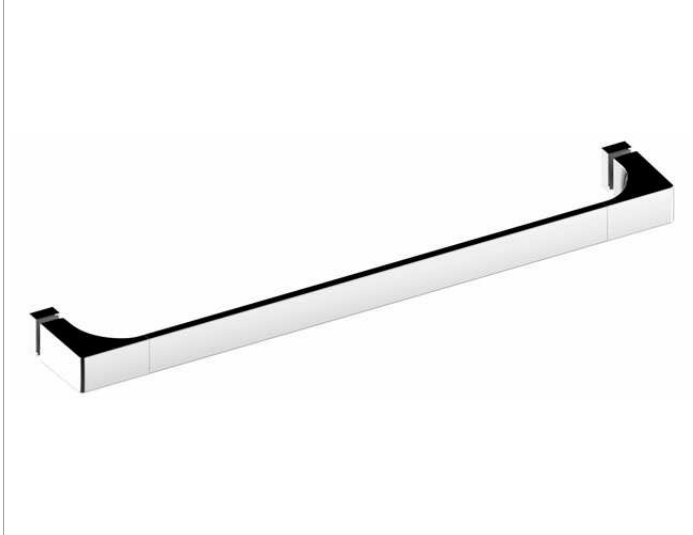

Edition 11

11108010501 Shower door handle

PRODUCT

DRAWING

PRODUCT ATTRIBUTES

with counter plates

SURFACE

chrome-plated

DIMENSION

500 mm