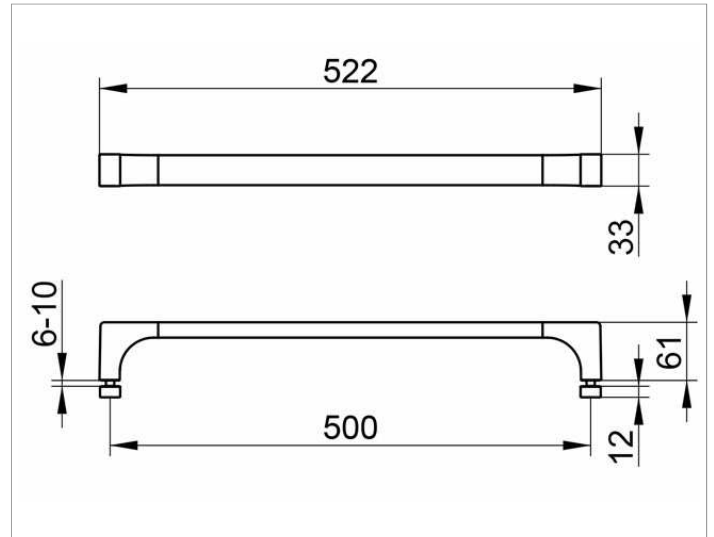

Edition 11

11108010501 Shower door handle

PRODUCT

DRAWING

PRODUCT ATTRIBUTES

with counter plates

SURFACE

chrome-plated

DIMENSION

500 mm