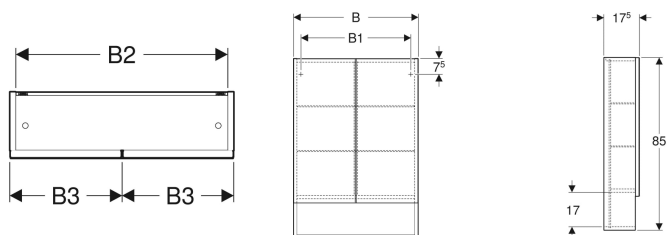

## Geberit Selnova Square mirror cabinet with two doors

Example image

### Characteristics

- Wall-hung
- With two doors
- With open shelf surface
- Door with soft closing

- With four movable glass shelves
- Hinge side left or right
- Delivered preassembled

### Scope of delivery

- 4 glass shelves
- Fastening material

Art. no.	Colour / surface	B	B1	B2	B3	H	T
501.264.00.1	white / high-gloss coated	58.8 cm	51.8 cm	55.6 cm	29.1 cm	85 cm	17.5 cm
501.265.00.1	lava / matt coated	58.8 cm	51.8 cm	55.6 cm	29.1 cm	85 cm	17.5 cm
501.266.00.1	hickory / wooden-textured melamine	58.8 cm	51.8 cm	55.6 cm	29.1 cm	85 cm	17.5 cm
501.267.00.1	light hickory / wooden-textured melamine	58.8 cm	51.8 cm	55.6 cm	29.1 cm	85 cm	17.5 cm
501.268.00.1	white / high-gloss coated	78.8 cm	71.8 cm	75.6 cm	39.1 cm	85 cm	17.5 cm
501.269.00.1	lava / matt coated	78.8 cm	71.8 cm	75.6 cm	39.1 cm	85 cm	17.5 cm
501.270.00.1	hickory / wooden-textured melamine	78.8 cm	71.8 cm	75.6 cm	39.1 cm	85 cm	17.5 cm
501.271.00.1	light hickory / wooden-textured melamine	78.8 cm	71.8 cm	75.6 cm	39.1 cm	85 cm	17.5 cm